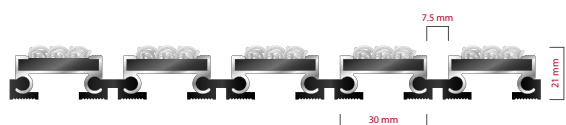

## STILMAT MAGNAT

Ribbed carpet - open

Code: COL

MAGNAT aludoormat from STILMAT is the best value deal . It is like successful entrepreneur or investor, who knows what the right choice is. It is a modern design aluminum doormat, with 21 mm height.. More space between profiles guarantee to collect more dirt. Ideal for medium pit depth for picking up finedirt and moisture, with high quality ribbed carpet. Suitable for internal use, for entrances with normal visitor frequency. Imagine your impressive entrance with MAGNAT STILMAT doormat.

# STILMAT MAGNAT

Ribbed carpet - open

**Code: COL**

Model	MAGNAT (Ribbed carpet)
Tread surface (inlay):	High quality ribbed carpet for Public buildings (A+EFL) , durable and luxurious character. Made from 100% Polyamide with gel backing. Weather-proof
Colors:	Black, Grey, Brown...
Ideal for	Fine dirt and moisture
Version	Open system
Code	COL
Approx. height (mm)	21
Entrance position	Indoors
Zones: I – II – III	III
Load	Normal
Footfall	Daily footfall up to 1000
Roll-over and drive-over capability:	Wheelchairs, Prams, Hand and Light shopping trolleys
Support chassis	Made from rigid aluminum with rubber sound insulation underlay
Aluminum material thickness (mm)	1.0
Connection	Strong and flexible PVC connection strip, the entire width
Standard profile clearance approx. (mm)	7.5 mm
Slip resistance	R 11 slip resistance as per DIN 51130
Max width/profile length for each individual section (mm):	6000
Max depth/walking depth for individual units (mm):	Any
Mat divisions as per factory standards or customer specifications	Recommended maximum mat weight of 45 kg
Depth for individual units (mm):	Cca 21
Stationary load kg/100cm <sup>2</sup>	1500
Weight (kg/m <sup>2</sup> )	Cca 18
Logo options	Logo engraving
Contact	STILMAT