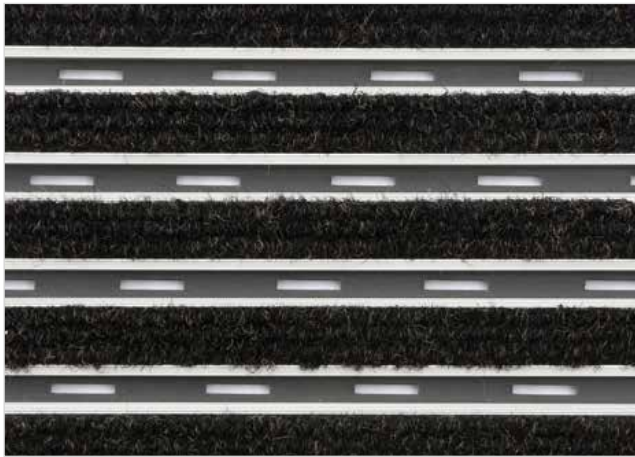

## STILMAT MAGNAT

Ribbed carpet - open

Code: COL

MAGNAT aludoormat from STILMAT is the best value deal . It is like successful entrepreneur or investor, who knows what the right choice is. It is a modern design aluminum doormat, with 21 mm height.. More space between profiles guarantee to collect more dirt. Ideal for medium pit depth for picking up finedirt and moisture, with high quality ribbed carpet. Suitable for internal use, for entrances with normal visitor frequency. Imagine your impressive entrance with MAGNAT STILMAT doormat.

Ideal for: Fine dirt and moisture

The weather-proof solution

Roll-over and drive-over capability: Wheelchairs, Prams, Hand and Light shopping trolleys

Aluminum coating: Fully anodized

Logo options: Logo engraving

# STILMAT MAGNAT

Ribbed carpet - open

**Code: COL**

Model	MAGNAT (Ribbed carpet)
Tread surface (inlay):	High quality ribbed carpet for Public buildings (A+EFL) , durable and luxurious character. Made from 100% Polyamide with gel backing. Weather-proof
Colors:	Black, Grey, Brown...
Ideal for	Fine dirt and moisture
Version	Open system
Code	COL
Approx. height (mm)	21
Entrance position	Indoors
Zones: I – II – III	III
Load	Normal
Footfall	Daily footfall up to 1000
Roll-over and drive-over capability:	Wheelchairs, Prams, Hand and Light shopping trolleys
Support chassis	Made from rigid aluminum with rubber sound insulation underlay
Aluminum material thickness (mm)	1.0
Connection	Strong and flexible PVC connection strip, the entire width
Standard profile clearance approx. (mm)	7.5 mm
Slip resistance	R 11 slip resistance as per DIN 51130
Max width/profile length for each individual section (mm):	6000
Max depth/walking depth for individual units (mm):	Any
Mat divisions as per factory standards or customer specifications	Recommended maximum mat weight of 45 kg
Depth for individual units (mm):	Cca 21
Stationary load kg/100cm <sup>2</sup>	1500
Weight (kg/m <sup>2</sup> )	Cca 18
Logo options	Logo engraving
Contact	STILMAT