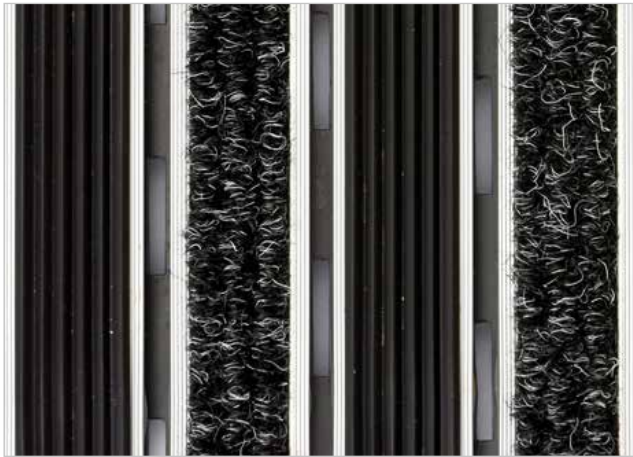

2

ZONE

28

HEIGHT (mm)

STILMAT BARON

Rubber/Ribbed carpet - open

Code: BORL

The BARON is the highest aludoormat in range. For picking up significant amounts of coarse. Imagine your impressive entrance with BARON STILMAT doormat. Suitable for internal use and for extreme frequency of passengers. This model is with profiled rubber inserts and high quality ribbed carpet ideal for picking up coarse dirt, fine dirt and moisture in public buildings. Anodized aluminum doormat model with 28mm height. The weather-proof solution among the robust solution.