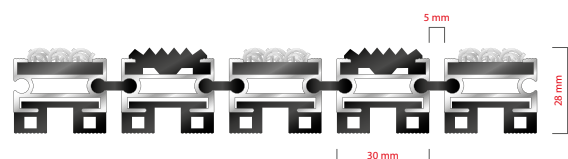

STILMAT BARON

Rubber/Ribbed carpet - open

Code: BORL

Model	BARON (Rubber & Ribbed carpet)
Tread surface (inlay):	Profiled rubber inserts and High quality ribbed carpet for Public buildings (A+EFL), durable and luxurious character. Made from 100% Polyamide with gel backing. Weather-proof
Ideal for:	Coarse dirt, fine dirt and moisture
Colors:	Black, Grey, Brown...
Version	Open system
Code	BORL
Approx. height (mm)	28
Entrance position	Covered outdoor areas, gateways, passages
Zones: I – II - III	Zone: II
Load	Extreme
Footfall	Daily footfall of 5000 and up
Roll-over and drive-over capability:	Wheelchairs, Prams, Hand and Light shopping trolleys
Support chassis	Made from rigid anodized aluminum with rubber sound insulation underlay
Aluminum coating:	Fully anodized, to increase resistance to corrosion and wear. More aesthetically pleasing finish and harder surface than pure aluminum.
Aluminum material thickness (mm)	1.2
Connection	Strong and flexible PVC connection strip, the entire width
Standard profile clearance approx. (mm)	5 mm (optional 3mm for automatic/revolving doors)
Slip resistance	Rubber R12 wet, R13 dry - Ribbed carpet DS
Max width/profile length for each individual section (mm):	6000
Max depth/walking depth for individual units (mm):	Any
Mat divisions as per factory standards or customer specifications	Recommended maximum mat weight of 45 kg
Depth for individual units (mm):	Cca 28
Stationary load kg/100cm ²	2200
Weight (kg/m ²)	Cca 25
Logo options	Logo engraving
Contact	STILMAT