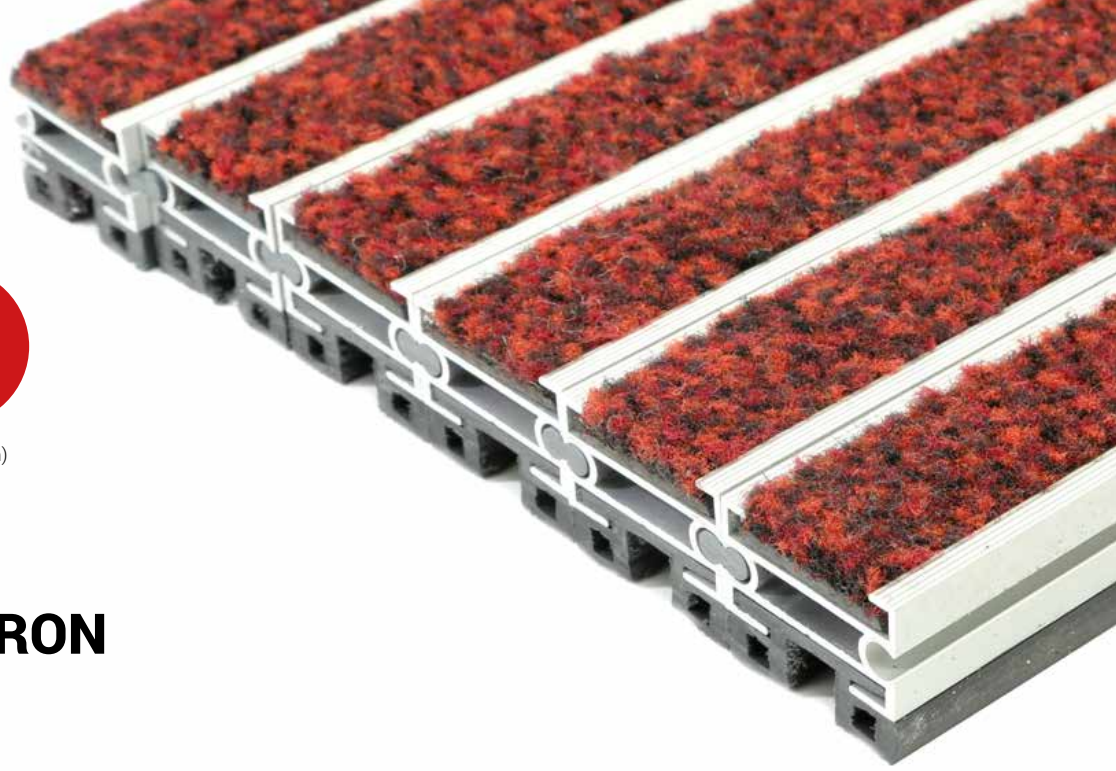

ZONE

HEIGHT (mm)

STILMAT BARON

Carpet - closed

Code: BCC

The BARON is the highest aludoormat in range. The alternative system with closed design. Imagine your impressive entrance with BARON STILMAT doormat. Suitable for internal use and for heavy to extreme frequency of passengers. This model is ideal for picking up fine dirt and moisture. Anodized aluminum doormat model with 26 mm height and high quality dust control carpet. The weather-proof solution among the robust solution.

Ideal for: Fine dirt and moisture

The weather-proof solution

Roll-over and drive-over capability: Wheelchairs, Prams, Hand and Light shopping trolleys

Aluminum coating: Fully anodized

Logo options: Logo engraving

STILMAT BARON

Lux Brush - closed

Code: BCC

Model	BARON (Carpet)
Tread surface (inlay):	High quality dust control carpet, durable and luxurious character. Made from 100% Polyamide. Weather-proof
Ideal for:	Fine dirt and moisture
Colors:	Black, Grey, Brown...
Version	Closed system
Code	BCC
Approx. height (mm)	26
Entrance position	Indoors
Zones: I – II - III	Zone: III
Load	Extreme
Footfall	Daily footfall of 5000 and up
Roll-over and drive-over capability:	Wheelchairs, Prams, Hand and Light shopping trolleys
Support chassis	Made from rigid anodized aluminum with rubber sound insulation underlay
Aluminum coating:	Fully anodized, to increase resistance to corrosion and wear. More aesthetically pleasing finish and harder surface than pure aluminum.
Aluminum material thickness (mm)	1.2
Connection	Strong PVC connection strip, the entire width
Standard profile clearance approx. (mm)	0 mm closed system
Slip resistance	DS
Max width/profile length for each individual section (mm):	6000
Max depth/walking depth for individual units (mm):	Any
Mat divisions as per factory standards or customer specifications	Recommended maximum mat weight of 45 kg
Depth for individual units (mm):	Cca 26
Stationary load kg/100cm ²	2200
Weight (kg/m ²)	Cca 30
Logo options:	Logo engraving
Contact	STILMAT