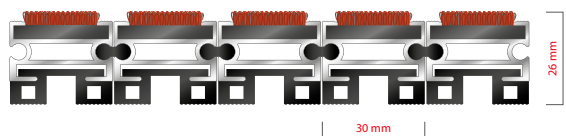

ZONE

HEIGHT (mm)

STILMAT BARON

Carpet - closed

Code: BCC

The BARON is the highest aludoormat in range. The alternative system with closed design. Imagine your impressive entrance with BARON STILMAT doormat. Suitable for internal use and for heavy to extreme frequency of passengers. This model is ideal for picking up fine dirt and moisture. Anodized aluminum doormat model with 26 mm height and high quality dust control carpet. The weather-proof solution among the robust solution.

STILMAT BARON

Lux Brush - closed

Code: BCC

Model	BARON (Carpet)
Tread surface (inlay):	High quality dust control carpet, durable and luxurious character. Made from 100% Polyamide. Weather-proof
Ideal for:	Fine dirt and moisture
Colors:	Black, Grey, Brown...
Version	Closed system
Code	BCC
Approx. height (mm)	26
Entrance position	Indoors
Zones: I – II - III	Zone: III
Load	Extreme
Footfall	Daily footfall of 5000 and up
Roll-over and drive-over capability:	Wheelchairs, Prams, Hand and Light shopping trolleys
Support chassis	Made from rigid anodized aluminum with rubber sound insulation underlay
Aluminum coating:	Fully anodized, to increase resistance to corrosion and wear. More aesthetically pleasing finish and harder surface than pure aluminum.
Aluminum material thickness (mm)	1.2
Connection	Strong PVC connection strip, the entire width
Standard profile clearance approx. (mm)	0 mm closed system
Slip resistance	DS
Max width/profile length for each individual section (mm):	6000
Max depth/walking depth for individual units (mm):	Any
Mat divisions as per factory standards or customer specifications	Recommended maximum mat weight of 45 kg
Depth for individual units (mm):	Cca 26
Stationary load kg/100cm ²	2200
Weight (kg/m ²)	Cca 30
Logo options:	Logo engraving
Contact	STILMAT