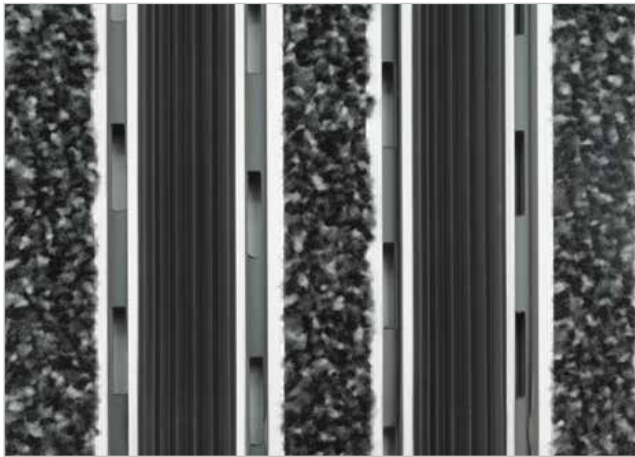

ZONE

HEIGHT (mm)

STILMAT BARON

Rubber/Carpet - open

Code: B0RC

The BARON is the highest aludoormat in range. For picking up significant amounts of coarse. Imagine your impressive entrance with BARON STILMAT doormat. Suitable for internal use and for extreme frequency of passengers. This model is with profiled rubber inserts and high quality dust control carpet ideal for picking up coarse dirt, fine dirt and moisture. Anodized aluminum doormat model with 28mm height. The weather-proof solution among the robust solution.

STILMAT BARON

Rubber/Carpet - open

Code: BORC

Model	BARON (Rubber & Carpet)
Tread surface (inlay):	Profiled rubber inserts and high quality dust control carpet, durable and luxurious character. Made from 100% Polyamide. Weather-proof
Ideal for:	Coarse dirt, fine dirt and moisture
Colors:	Black, Grey, Brown...
Version	Open system
Code	BORC
Approx. height (mm)	28
Entrance position	Covered outdoor areas, gateways, passages
Zones: I – II - III	Zone: II
Load	Extreme
Footfall	Daily footfall of 5000 and up
Roll-over and drive-over capability:	Wheelchairs, Prams, Hand and Light shopping trolleys
Support chassis	Made from rigid anodized aluminum with rubber sound insulation underlay
Aluminum coating:	Fully anodized, to increase resistance to corrosion and wear. More aesthetically pleasing finish and harder surface than pure aluminum.
Aluminum material thickness (mm)	1.2
Connection	Strong and flexible PVC connection strip, the entire width
Standard profile clearance approx. (mm)	5 mm (optional 3mm for automatic/revolving doors)
Slip resistance	Rubber R12 wet, R13 dry - Carpet DS
Max width/profile length for each individual section (mm):	6000
Max depth/walking depth for individual units (mm):	Any
Mat divisions as per factory standards or customer specifications	Recommended maximum mat weight of 45 kg
Depth for individual units (mm):	Cca 28
Stationary load kg/100cm ²	2200
Weight (kg/m ²)	Cca 25
Logo options	Logo engraving
Contact	STILMAT