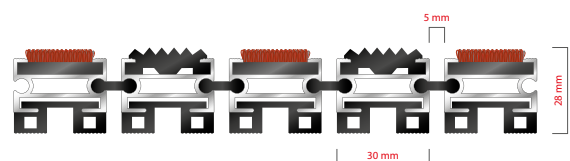

ZONE

HEIGHT (mm)

STILMAT BARON

Rubber/Carpet - open

Code: B0RC

The BARON is the highest aludoormat in range. For picking up significant amounts of coarse. Imagine your impressive entrance with BARON STILMAT doormat. Suitable for internal use and for extreme frequency of passengers. This model is with profiled rubber inserts and high quality dust control carpet ideal for picking up coarse dirt, fine dirt and moisture. Anodized aluminum doormat model with 28mm height. The weather-proof solution among the robust solution.

STILMAT BARON

Rubber/Carpet - open

Code: BORC

Model	BARON (Rubber & Carpet)
Tread surface (inlay):	Profiled rubber inserts and high quality dust control carpet, durable and luxurious character. Made from 100% Polyamide. Weather-proof
Ideal for:	Coarse dirt, fine dirt and moisture
Colors:	Black, Grey, Brown...
Version	Open system
Code	BORC
Approx. height (mm)	28
Entrance position	Covered outdoor areas, gateways, passages
Zones: I – II - III	Zone: II
Load	Extreme
Footfall	Daily footfall of 5000 and up
Roll-over and drive-over capability:	Wheelchairs, Prams, Hand and Light shopping trolleys
Support chassis	Made from rigid anodized aluminum with rubber sound insulation underlay
Aluminum coating:	Fully anodized, to increase resistance to corrosion and wear. More aesthetically pleasing finish and harder surface than pure aluminum.
Aluminum material thickness (mm)	1.2
Connection	Strong and flexible PVC connection strip, the entire width
Standard profile clearance approx. (mm)	5 mm (optional 3mm for automatic/revolving doors)
Slip resistance	Rubber R12 wet, R13 dry - Carpet DS
Max width/profile length for each individual section (mm):	6000
Max depth/walking depth for individual units (mm):	Any
Mat divisions as per factory standards or customer specifications	Recommended maximum mat weight of 45 kg
Depth for individual units (mm):	Cca 28
Stationary load kg/100cm ²	2200
Weight (kg/m ²)	Cca 25
Logo options	Logo engraving
Contact	STILMAT