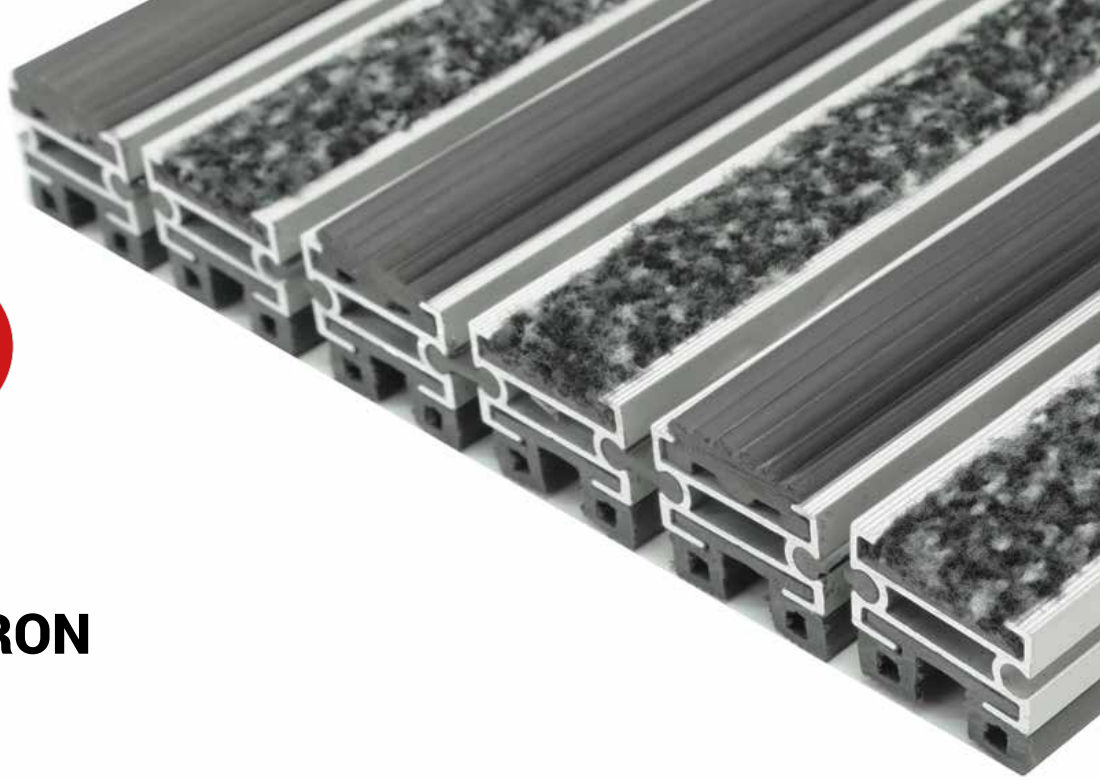

ZONE

HEIGHT (mm)

STILMAT BARON

Rubber/Carpet - open

Code: B0RC

The BARON is the highest aludoormat in range. For picking up significant amounts of coarse. Imagine your impressive entrance with BARON STILMAT doormat. Suitable for internal use and for extreme frequency of passengers. This model is with profiled rubber inserts and high quality dust control carpet ideal for picking up coarse dirt, fine dirt and moisture. Anodized aluminum doormat model with 28mm height. The weather-proof solution among the robust solution.

Ideal for: Coarse dirt, fine dirt and moisture

The weather-proof solution

Roll-over and drive-over capability: Wheelchairs, Prams, Hand and Light shopping trolleys

Aluminum coating: Fully anodized

Logo options: Logo engraving