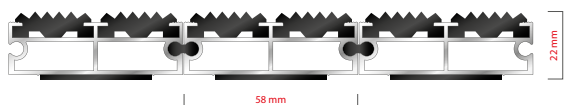

The alternative system with closed design. EMPIRE is an optimal mat with wider profiles and modern design. Imagine your impressive entrance with Empire STILMAT doormat. For all buildings with high demands in regard to resilience and harmonious appearance. Suitable for outdoor use and for normal to heavy frequency of passengers. This model is with profiled rubber inserts and it is ideal for picking up coarse dirt. Anodized aluminum doormat model with 22mm height. The weather-proof solution among the robust solution.

Ideal for: Coarse dirt

The weather-proof solution

Roll-over and drive-over capability: Wheelchairs, Prams, Hand and Light shopping trolleys

Aluminum coating: Fully anodized

Logo options: Logo engraving