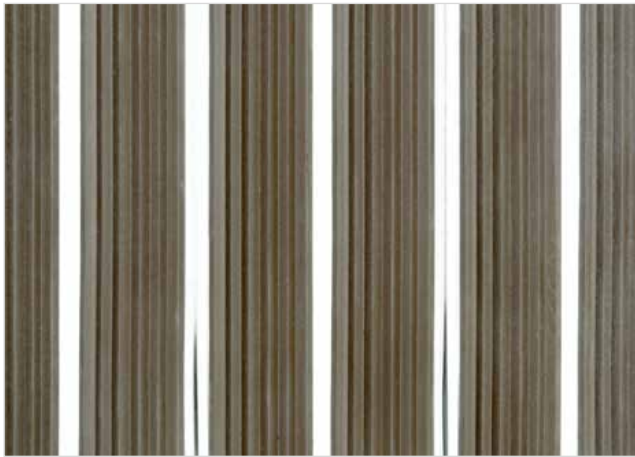

ZONE

HEIGHT (mm)

STILMAT EMPIRE

Rubber - closed

Code: TCR

The alternative system with closed design. EMPIRE is an optimal mat with wider profiles and modern design. Imagine your impressive entrance with Empire STILMAT doormat. For all buildings with high demands in regard to resilience and harmonious appearance. Suitable for outdoor use and for normal to heavy frequency of passengers. This model is with profiled rubber inserts and it is ideal for picking up coarse dirt. Anodized aluminum doormat model with 22mm height. The weather-proof solution among the robust solution.

Rubber - closed

Code: TCR

Model	Empire (Rubber)
Tread surface (inlay):	Profiled rubber inserts. Weather-proof
Ideal for	Coarse dirt
Colors:	Black, Grey, Brown...
Version	Closed system
Code	TCR
Approx. height (mm)	22
Entrance position	Outdoor
Zones: I – II - III	Zone: I
Load	Heavy
Footfall	Daily footfall up to 2000
Roll-over and drive-over capability:	Wheelchairs, Prams, Hand and Light shopping trolleys
Support chassis	Made from rigid anodized aluminum with rubber sound insulation underlay
Aluminum coating:	Fully anodized, to increase resistance to corrosion and wear. More aesthetically pleasing finish and harder surface than pure aluminum.
Aluminum material thickness (mm)	1.2
Connection	Strong PVC connection strip, the entire width
Standard profile clearance approx. (mm)	0 mm
Slip resistance	R12 wet, R13 dry
Max width/profile length for each individual section (mm):	6000
Max depth/walking depth for individual units (mm):	Any
Mat divisions as per factory standards or customer specifications	Recommended maximum mat weight of 45 kg
Depth for individual units (mm):	Cca 22
Stationary load kg/100cm ²	2200
Weight (kg/m ²)	Cca 20
Logo options	Logo engraving, rubber logo, LED logo
Contact	STILMAT