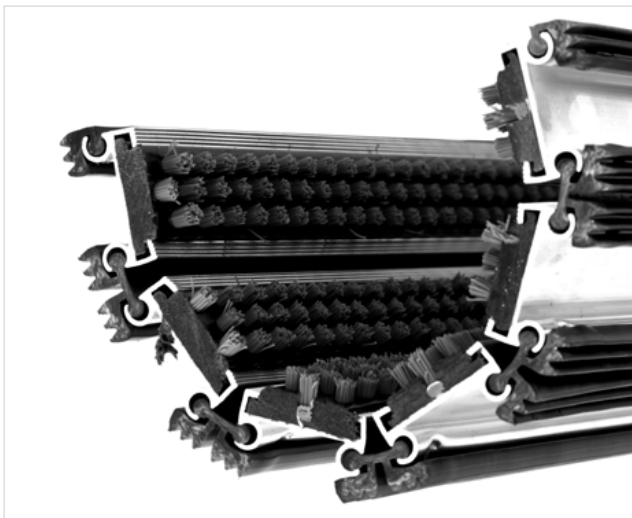

ZONE

HEIGHT (mm)

## STILMAT EXECUTIVE

Lux Brush - open

Code: EOB

EXECUTIVE aludoormat from STILMAT is a top value deal. Like its name says, successful executive doormat, "budget-friendly", which meets the basic characteristics of similar Stilmat models. It is a modern design aluminum doormat, with 25 mm height. Standard space between profiles guarantee to collect dirt. Ideal for medium pit depth for picking up coarse dirt. The thorough brushes for an extra cleaning effect. Suitable for outdoor use, for entrances with normal visitor frequency. Imagine your impressive entrance with EXECUTIVE STILMAT doormat.

Ideal for: Coarse dirt

The weather-proof solution

Roll-over and drive-over capability: Wheelchairs, Prams, Hand and Light shopping trolleys

Aluminum coating: Fully anodized

Logo options: Logo engraving

# STILMAT EXECUTIVE

Lux Brush - open

**Code: EOB**

Model	EXECUTIVE (Lux Brush)
Tread surface (inlay):	Lux brushes recessed, robust. Weather-proof
Colors:	Black, Grey
Ideal for	Coarse dirt
Version	Open system
Code	EOB
Approx. height (mm)	25
Entrance position	Outdoors
Zones: I – II – III	Zone: I
Load	Normal
Footfall	Daily footfall up to 1000
Roll-over and drive-over capability:	Wheelchairs, Prams, Hand and Light shopping trolleys
Support chassis	Made from rigid aluminum with rubber sound insulation underlay
Aluminum material thickness (mm)	1.0
Connection	Strong and flexible PVC connection strip, the entire width
Standard profile clearance approx. (mm)	4.5 mm
Slip resistance	R13
Max width/profile length for each individual section (mm):	6000
Max depth/walking depth for individual units (mm):	Any
Mat divisions as per factory standards or customer specifications	Recommended maximum mat weight of 45 kg
Depth for individual units (mm):	Cca 25
Stationary load kg/100cm <sup>2</sup>	1500
Weight (kg/m <sup>2</sup> )	Cca 12
Logo options	Logo engraving
Contact	STILMAT