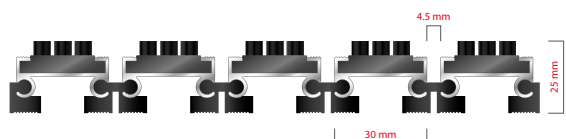

## STILMAT EXECUTIVE

Lux Brush - open

Code: EOB

EXECUTIVE aludoormat from STILMAT is a top value deal. Like its name says, successful executive doormat, "budget-friendly", which meets the basic characteristics of similar Stilmat models. It is a modern design aluminum doormat, with 25 mm height. Standard space between profiles guarantee to collect dirt. Ideal for medium pit depth for picking up coarse dirt. The thorough brushes for an extra cleaning effect. Suitable for outdoor use, for entrances with normal visitor frequency. Imagine your impressive entrance with EXECUTIVE STILMAT doormat.

# STILMAT EXECUTIVE

Lux Brush - open

**Code: EOB**

Model	EXECUTIVE (Lux Brush)
Tread surface (inlay):	Lux brushes recessed, robust. Weather-proof
Colors:	Black, Grey
Ideal for	Coarse dirt
Version	Open system
Code	EOB
Approx. height (mm)	25
Entrance position	Outdoors
Zones: I – II – III	Zone: I
Load	Normal
Footfall	Daily footfall up to 1000
Roll-over and drive-over capability:	Wheelchairs, Prams, Hand and Light shopping trolleys
Support chassis	Made from rigid aluminum with rubber sound insulation underlay
Aluminum material thickness (mm)	1.0
Connection	Strong and flexible PVC connection strip, the entire width
Standard profile clearance approx. (mm)	4.5 mm
Slip resistance	R13
Max width/profile length for each individual section (mm):	6000
Max depth/walking depth for individual units (mm):	Any
Mat divisions as per factory standards or customer specifications	Recommended maximum mat weight of 45 kg
Depth for individual units (mm):	Cca 25
Stationary load kg/100cm <sup>2</sup>	1500
Weight (kg/m <sup>2</sup> )	Cca 12
Logo options	Logo engraving
Contact	STILMAT