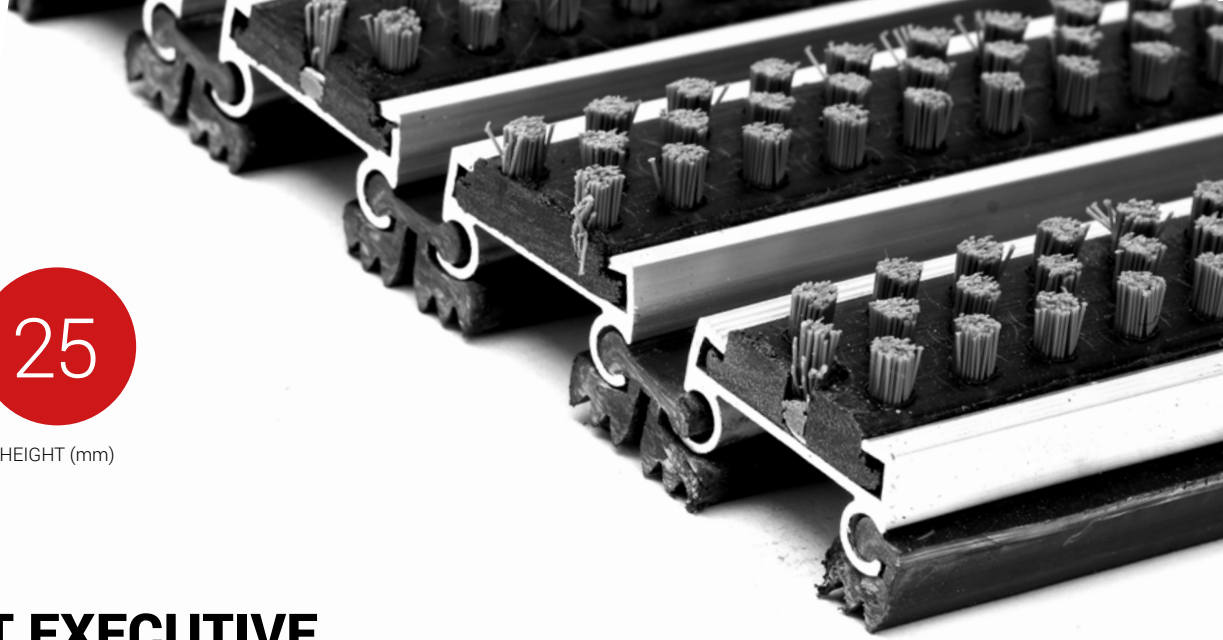

ZONE

HEIGHT (mm)

## STILMAT EXECUTIVE

Lux Brush - open

Code: EOB

EXECUTIVE aludoormat from STILMAT is a top value deal. Like its name says, successful executive doormat, "budget-friendly", which meets the basic characteristics of similar Stilmat models. It is a modern design aluminum doormat, with 25 mm height. Standard space between profiles guarantee to collect dirt. Ideal for medium pit depth for picking up coarse dirt. The thorough brushes for an extra cleaning effect. Suitable for outdoor use, for entrances with normal visitor frequency. Imagine your impressive entrance with EXECUTIVE STILMAT doormat.

Ideal for: Coarse dirt

The weather-proof solution

Roll-over and drive-over capability: Wheelchairs, Prams, Hand and Light shopping trolleys

Aluminum coating: Fully anodized

Logo options: Logo engraving

# STILMAT EXECUTIVE

Lux Brush - open

**Code: EOB**

Model	EXECUTIVE (Lux Brush)
Tread surface (inlay):	Lux brushes recessed, robust. Weather-proof
Colors:	Black, Grey
Ideal for	Coarse dirt
Version	Open system
Code	EOB
Approx. height (mm)	25
Entrance position	Outdoors
Zones: I – II – III	Zone: I
Load	Normal
Footfall	Daily footfall up to 1000
Roll-over and drive-over capability:	Wheelchairs, Prams, Hand and Light shopping trolleys
Support chassis	Made from rigid aluminum with rubber sound insulation underlay
Aluminum material thickness (mm)	1.0
Connection	Strong and flexible PVC connection strip, the entire width
Standard profile clearance approx. (mm)	4.5 mm
Slip resistance	R13
Max width/profile length for each individual section (mm):	6000
Max depth/walking depth for individual units (mm):	Any
Mat divisions as per factory standards or customer specifications	Recommended maximum mat weight of 45 kg
Depth for individual units (mm):	Cca 25
Stationary load kg/100cm <sup>2</sup>	1500
Weight (kg/m <sup>2</sup> )	Cca 12
Logo options	Logo engraving
Contact	STILMAT