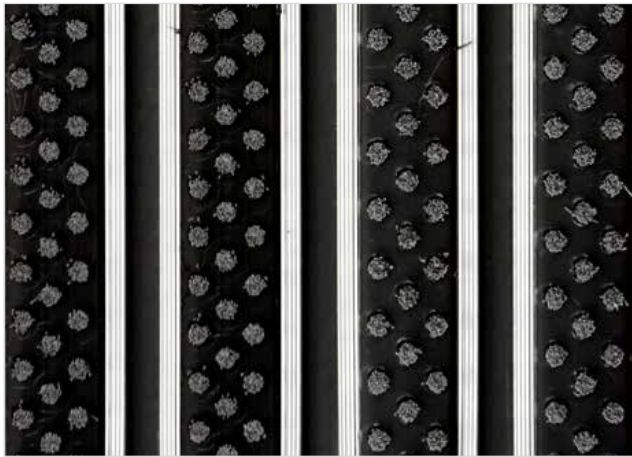

## STILMAT EXECUTIVE

Lux Brush - open

Code: EOB

EXECUTIVE aludoormat from STILMAT is a top value deal. Like its name says, successful executive doormat, "budget-friendly", which meets the basic characteristics of similar Stilmat models. It is a modern design aluminum doormat, with 25 mm height. Standard space between profiles guarantee to collect dirt. Ideal for medium pit depth for picking up coarse dirt. The thorough brushes for an extra cleaning effect. Suitable for outdoor use, for entrances with normal visitor frequency. Imagine your impressive entrance with EXECUTIVE STILMAT doormat.

Ideal for: Coarse dirt

The weather-proof solution

Roll-over and drive-over capability: Wheelchairs, Prams, Hand and Light shopping trolleys

Aluminum coating: Fully anodized

Logo options: Logo engraving

# STILMAT EXECUTIVE

Lux Brush - open

**Code: EOB**

Model	EXECUTIVE (Lux Brush)
Tread surface (inlay):	Lux brushes recessed, robust. Weather-proof
Colors:	Black, Grey
Ideal for	Coarse dirt
Version	Open system
Code	EOB
Approx. height (mm)	25
Entrance position	Outdoors
Zones: I – II – III	Zone: I
Load	Normal
Footfall	Daily footfall up to 1000
Roll-over and drive-over capability:	Wheelchairs, Prams, Hand and Light shopping trolleys
Support chassis	Made from rigid aluminum with rubber sound insulation underlay
Aluminum material thickness (mm)	1.0
Connection	Strong and flexible PVC connection strip, the entire width
Standard profile clearance approx. (mm)	4.5 mm
Slip resistance	R13
Max width/profile length for each individual section (mm):	6000
Max depth/walking depth for individual units (mm):	Any
Mat divisions as per factory standards or customer specifications	Recommended maximum mat weight of 45 kg
Depth for individual units (mm):	Cca 25
Stationary load kg/100cm <sup>2</sup>	1500
Weight (kg/m <sup>2</sup> )	Cca 12
Logo options	Logo engraving
Contact	STILMAT