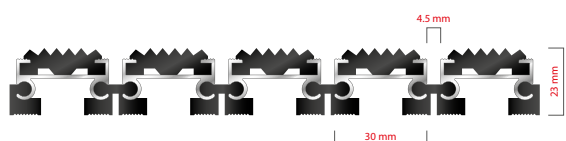

ZONE

HEIGHT (mm)

STILMAT EXECUTIVE

Rubber - open

Code: EOR

EXECUTIVE aludoormat from STILMAT is a top value deal. Like its name says, successful executive doormat, "budget-friendly", which meets the basic characteristics of similar Stilmat models. It is a modern design aluminum doormat, with 23 mm height and profiled rubber inserts. Standard space between profiles guarantee to collect dirt. Ideal for medium pit depth for picking up coarse dirt. Suitable for outdoor use, for entrances with normal visitor frequency. Imagine your impressive entrance with EXECUTIVE STILMAT doormat.

STILMAT EXECUTIVE

Rubber - open

Code: EOR

Model	EXECUTIVE (Rubber)
Tread surface (inlay):	Profiled rubber inserts. Weather-proof
Ideal for	Coarse dirt
Colors:	Black, Grey, Brown...
Version	Open system
Code	EOR
Approx. height (mm)	23
Entrance position	Outdoors
Zones: I II III	I
Load	Normal
Footfall	Daily footfall up to 1000
Roll-over and drive-over capability:	Wheelchairs, Prams, Hand and Light shopping trolleys
Support chassis	Made from rigid aluminum with rubber sound insulation underlay
Aluminum material thickness (mm)	1.0
Connection	Strong and flexible PVC connection strip, the entire width
Standard profile clearance approx. (mm)	4.5 mm
Slip resistance	R12 wet, R13 dry
Max width/profile length for each individual section (mm):	6000
Max depth/walking depth for individual units (mm):	Any
Mat divisions as per factory standards or customer specifications	Recommended maximum mat weight of 45 kg
Depth for individual units (mm):	Cca 23
Stationary load kg/100cm ²	1500
Weight (kg/m ²)	Cca 19
Logo options	Logo engraving, rubber logo, LED logo
Contact	STILMAT