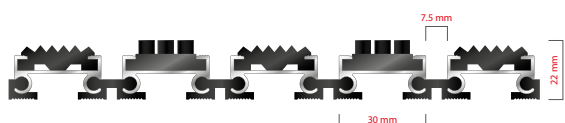

ZONE

HEIGHT (mm)

STILMAT MAGNAT

Lux Brush/Rubber - open

Code: COBR

MAGNAT aludoormat from STILMAT is the best value deal . It is like successful entrepreneur or investor, who knows what the right choice is. It is a modern design aluminum doormat, with 22 mm height. More space between profiles guarantee to collect more dirt. Ideal for medium pit depth for picking up coarse dirt. The thorough brushes for an extra cleaning effect and profiled rubber inserts. Suitable for outdoor use, for entrances with normal visitor frequency. Imagine your impressive entrance with MAGNAT STILMAT doormat.

Ideal for: Coarse dirt

The weather-proof solution

Roll-over and drive-over capability: Wheelchairs, Prams, Hand and Light shopping trolleys

Aluminum coating: Fully anodized

Logo options: Logo engraving

STILMAT MAGNAT

Lux Brush/Rubber - open

Code: COBR

Model	MAGNAT (Lux Brush & Rubber)
Tread surface (inlay):	Lux brushes recessed, robust and profiled rubber inserts.Weather-proof
Ideal for	Coarse dirt
Colors:	Black, Grey, Brown...
Version	Open system
Code	COBR
Approx. height (mm)	22
Entrance position	Outdoors
Zones: I – II – III	Zone: I
Load	Normal
Footfall	Daily footfall up to 1000
Roll-over and drive-over capability:	Wheelchairs, Prams, Hand and Light shopping trolleys
Support chassis	Made from rigid aluminum with rubber sound insulation underlay
Aluminum material thickness (mm)	1.0
Connection	Strong and flexible PVC connection strip, the entire width
Standard profile clearance approx. (mm)	7.5 mm
Slip resistance	Brush R13 - Rubber R12 wet, R13 dry
Max width/profile length for each individual section (mm):	6000
Max depth/walking depth for individual units (mm):	Any
Mat divisions as per factory standards or customer specifications	Recommended maximum mat weight of 45 kg
Depth for individual units (mm):	Cca 22
Stationary load kg/100cm ²	1500
Weight (kg/m ²)	Cca 18
Logo options	Logo engraving
Contact	STILMAT