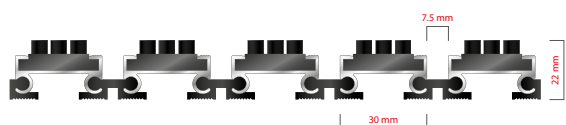

# STILMAT MAGNAT

Lux Brush - open

**Code: COB**

| Model   | MAGNAT (Lux Brush)   |
|---|--|
| Tread surface (inlay):  | Lux brushes recessed, robust. Weather-proof                    |
| Colors:   | Black, Grey  |
| Ideal for   | Coarse dirt  |
| Version   | Open system  |
| Code  | COB  |
| Approx. height (mm)   | 22   |
| Entrance position   | Outdoors   |
| Zones: I – II – III   | Zone: I  |
| Load  | Normal   |
| Footfall  | Daily footfall up to 1000                                      |
| Roll-over and drive-over capability:                              | Wheelchairs, Prams, Hand and Light shopping trolleys           |
| Support chassis   | Made from rigid aluminum with rubber sound insulation underlay |
| Aluminum material thickness (mm)                                  | 1.0  |
| Connection  | Strong and flexible PVC connection strip, the entire width     |
| Standard profile clearance approx. (mm)                           | 7.5 mm   |
| Slip resistance   | R13  |
| Max width/profile length for each individual section (mm):        | 6000   |
| Max depth/walking depth for individual units (mm):                | Any  |
| Mat divisions as per factory standards or customer specifications | Recommended maximum mat weight of 45 kg                        |
| Depth for individual units (mm):                                  | Cca 22   |
| Stationary load kg/100cm <sup>2</sup>                             | 1500   |
| Weight (kg/m <sup>2</sup> )                                       | Cca 18   |
| Logo options  | Logo engraving   |
| Contact   | STILMAT  |