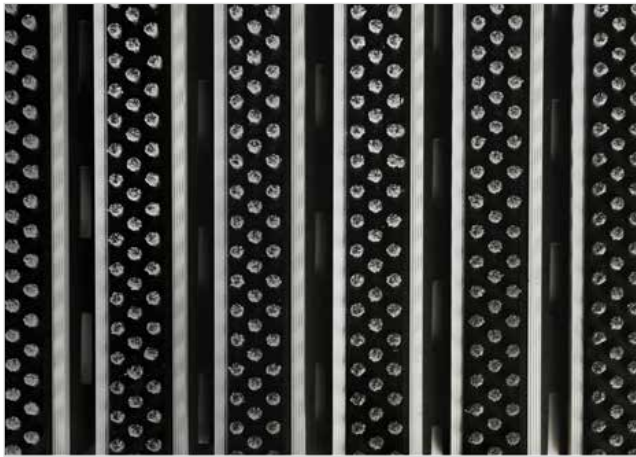

## STILMAT MAGNAT

Lux Brush - open

Code: COB

MAGNAT aludoormat from STILMAT is the best value deal . It is like successful entrepreneur or investor, who knows what the right choice is. It is a modern design aluminum doormat, with 22 mm height. More space between profiles guarantee to collect more dirt. Ideal for medium pit depth for picking up coarse dirt. The thorough brushes for an extra cleaning effect . Suitable for outdoor use, for entrances with normal visitor frequency. Imagine your impressive entrance with MAGNAT STILMAT doormat.