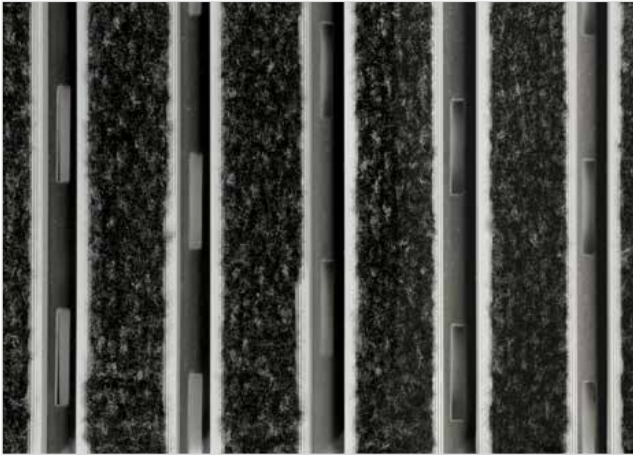

ZONE

HEIGHT (mm)

STILMAT MAGNAT

Carpet - open

Code: COC

MAGNAT aludoormat from STILMAT is the best value deal . It is like successful entrepreneur or investor, who knows what the right choice is. It is a modern design aluminum doormat, with 18 mm height.. More space between profiles guarantee to collect more dirt. Ideal for medium pit depth for picking up finedirt and moisture, with high quality dust control carpet. Suitable for internal use, for entrances with normal visitor frequency. Imagine your impressive entrance with MAGNAT STILMAT doormat.

Ideal for: Fine dirt and moisture

The weather-proof solution

Roll-over and drive-over capability: Wheelchairs, Prams, Hand and Light shopping trolleys

Aluminum coating: Fully anodized

Logo options: Logo engraving

STILMAT MAGNAT

Carpet - open

Code: COC

Model	MAGNAT (Carpet)
Tread surface (inlay):	High quality dust control carpet, durable and luxurious character. Made from 100% Polyamide. Weather-proof
Colors:	Black, Grey, Brown...
Ideal for	Fine dirt and moisture
Version	Open system
Code	COC
Approx. height (mm)	18
Entrance position	Indoors
Zones: I – II – III	III
Load	Normal
Footfall	Daily footfall up to 1000
Roll-over and drive-over capability:	Wheelchairs, Prams, Hand and Light shopping trolleys
Support chassis	Made from rigid aluminum with rubber sound insulation underlay
Aluminum material thickness (mm)	1.0
Connection	Strong and flexible PVC connection strip, the entire width
Standard profile clearance approx. (mm)	7.5 mm
Slip resistance	DS
Max width/profile length for each individual section (mm):	6000
Max depth/walking depth for individual units (mm):	Any
Mat divisions as per factory standards or customer specifications	Recommended maximum mat weight of 45 kg
Depth for individual units (mm):	Cca 18
Stationary load kg/100cm ²	1500
Weight (kg/m ²)	Cca 18
Logo options	Logo engraving
Contact	STILMAT