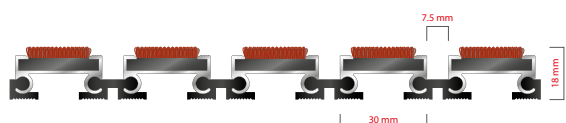

ZONE

HEIGHT (mm)

STILMAT MAGNAT

Carpet - open

Code: COC

MAGNAT aludoormat from STILMAT is the best value deal . It is like successful entrepreneur or investor, who knows what the right choice is. It is a modern design aluminum doormat, with 18 mm height.. More space between profiles guarantee to collect more dirt. Ideal for medium pit depth for picking up finedirt and moisture, with high quality dust control carpet. Suitable for internal use, for entrances with normal visitor frequency. Imagine your impressive entrance with MAGNAT STILMAT doormat.

STILMAT MAGNAT

Carpet - open

Code: COC

Model	MAGNAT (Carpet)
Tread surface (inlay):	High quality dust control carpet, durable and luxurious character. Made from 100% Polyamide. Weather-proof
Colors:	Black, Grey, Brown...
Ideal for	Fine dirt and moisture
Version	Open system
Code	COC
Approx. height (mm)	18
Entrance position	Indoors
Zones: I – II – III	III
Load	Normal
Footfall	Daily footfall up to 1000
Roll-over and drive-over capability:	Wheelchairs, Prams, Hand and Light shopping trolleys
Support chassis	Made from rigid aluminum with rubber sound insulation underlay
Aluminum material thickness (mm)	1.0
Connection	Strong and flexible PVC connection strip, the entire width
Standard profile clearance approx. (mm)	7.5 mm
Slip resistance	DS
Max width/profile length for each individual section (mm):	6000
Max depth/walking depth for individual units (mm):	Any
Mat divisions as per factory standards or customer specifications	Recommended maximum mat weight of 45 kg
Depth for individual units (mm):	Cca 18
Stationary load kg/100cm ²	1500
Weight (kg/m ²)	Cca 18
Logo options	Logo engraving
Contact	STILMAT