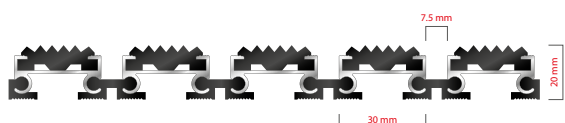

ZONE

HEIGHT (mm)

STILMAT MAGNAT

Rubber - open

Code: COR

MAGNAT aludoormat from STILMAT is the best value deal . It is like successful entrepreneur or investor, who knows what the right choice is. It is a modern design aluminum doormat, with 20 mm height and profiled rubber inserts. More space between profiles guarantee to collect more dirt. Ideal for medium pit depth for picking up coarse dirt. Suitable for outdoor use, for entrances with normal visitor frequency. Imagine your impressive entrance with MAGNAT STILMAT doormat.

Ideal for: Coarse dirt

The weather-proof solution

Roll-over and drive-over capability: Wheelchairs, Prams, Hand and Light shopping trolleys

Aluminum coating: Fully anodized

Logo options: Logo engraving

STILMAT MAGNAT

Rubber - open

Code: COR

Model	MAGNAT (Rubber)
Tread surface (inlay):	Profiled rubber inserts. Weather-proof
Ideal for	Coarse dirt
Colors:	Black, Grey, Brown...
Version	Open system
Code	COR
Approx. height (mm)	20
Entrance position	Outdoors
Zones: I II III	I
Load	Normal
Footfall	Daily footfall up to 1000
Roll-over and drive-over capability:	Wheelchairs, Prams, Hand and Light shopping trolleys
Support chassis	Made from rigid aluminum with rubber sound insulation underlay
Aluminum material thickness (mm)	1.0
Connection	Strong and flexible PVC connection strip, the entire width
Standard profile clearance approx. (mm)	7.5 mm
Slip resistance	R12 wet, R13 dry
Max width/profile length for each individual section (mm):	6000
Max depth/walking depth for individual units (mm):	Any
Mat divisions as per factory standards or customer specifications	Recommended maximum mat weight of 45 kg
Depth for individual units (mm):	Cca 20
Stationary load kg/100cm ²	1500
Weight (kg/m ²)	Cca 18
Logo options	Logo engraving, rubber logo, LED logo
Contact	STILMAT