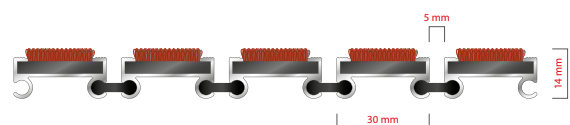

ZONE

HEIGHT (mm)

STILMAT MOGUL

Carpet - open

Code: MOC

Mogul is economical aludoormat , which will fulfill your expectations for any entrance with low visitor frequency. It is a modern design aluminum doormat, with 14 mm height. Ideal for medium pit depth for picking up fine dirt and moisture, with high quality dust control carpet. Suitable for internal use, for entrances with normal visitor frequency. Imagine your impressive entrance with MOGUL STILMAT doormat.

STILMAT MOGUL

Carpet - open

Code: MOC

Model	MOGUL (Carpet)
Tread surface (inlay):	High quality dust control carpet, durable and luxurious character. Made from 100% Polyamide. Weather-proof
Ideal for	Fine dirt and moisture
Colors:	Black, Grey, Brown...
Version	Open system
Code	MOC
Approx. height (mm)	14
Entrance position	Indoors
Zones: I – II - III	Zone: III
Load	Normal
Footfall	Daily footfall up to 1000
Roll-over and drive-over capability:	Wheelchairs, Prams, Hand and Light shopping trolleys
Support chassis	Made from rigid aluminum, no under rubber
Aluminum material thickness (mm)	1.0
Connection	Strong and flexible PVC connection strip, the entire width
Standard profile clearance approx. (mm)	5 mm (optional 3mm for automatic/revolving doors)
Slip resistance	DS
Max width/profile length for each individual section (mm):	6000
Max depth/walking depth for individual units (mm):	Any
Mat divisions as per factory standards or customer specifications	Recommended maximum mat weight of 45 kg
Depth for individual units (mm):	Cca 14
Stationary load kg/100cm ²	1500
Weight (kg/m ²)	Cca 15
Logo options	Logo engraving
Contact	STILMAT