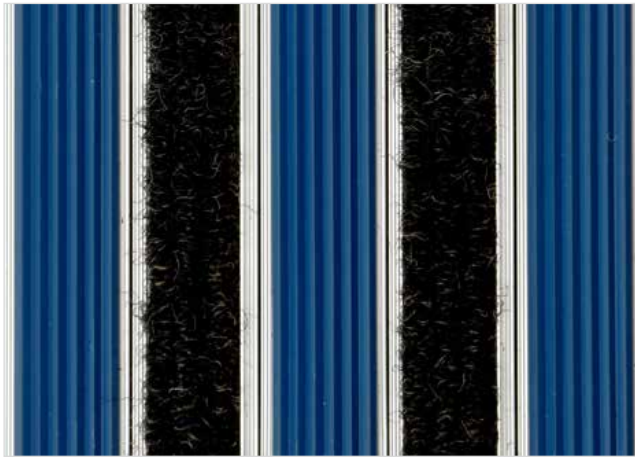

## STILMAT MOGUL

Rubber/Ribbed carpet - closed

Code: MCRL

Mogul is economical aludoormat , which will fulfill your expectations for any entrance with low visitor frequency. The alternative system with closed design. It is a modern aluminum doormat, with 16 mm height, profiled rubber inserts and high quality ribbed carpet. Ideal for medium pit depth for picking up coarse dirt, fine dirt and moisture. Suitable for internal use, for entrances with normal visitor frequency. Imagine your impressive entrance with MOGUL STILMAT doormat.

# STILMAT MOGUL

Rubber/Ribbed carpet - closed

**Code: MCRL**

Model	MOGUL (Rubber & Ribbed carpet)
Tread surface (inlay):	Profiled rubber inserts and high quality dust control carpet, durable and luxurious character. Made from 100% Polyamide. Weather-proof
Ideal for	Coarse dirt, fine dirt and moisture
Colors:	Black, Grey, Brown...
Version	Closed system
Code	MCRL
Approx. height (mm)	16
Entrance position	Covered outdoor areas, gateways, passages
Zones: I – II - III	Zone: II
Load	Normal
Footfall	Daily footfall up to 1000
Roll-over and drive-over capability:	Wheelchairs, Prams, Hand and Light shopping trolleys
Support chassis	Made from rigid aluminum
Aluminum material thickness (mm)	1.0
Connection	Strong PVC connection strip, the entire width
Standard profile clearance approx. (mm)	0 mm closed system
Slip resistance	Rubber R12 wet, R13 dry - Ribbed carpet DS
Max width/profile length for each individual section (mm):	6000
Max depth/walking depth for individual units (mm):	Any
Mat divisions as per factory standards or customer specifications	Recommended maximum mat weight of 45 kg
Depth for individual units (mm):	Cca 16
Stationary load kg/100cm <sup>2</sup>	1500
Weight (kg/m <sup>2</sup> )	Cca 17
Logo options	Logo engraving
Contact	STILMAT