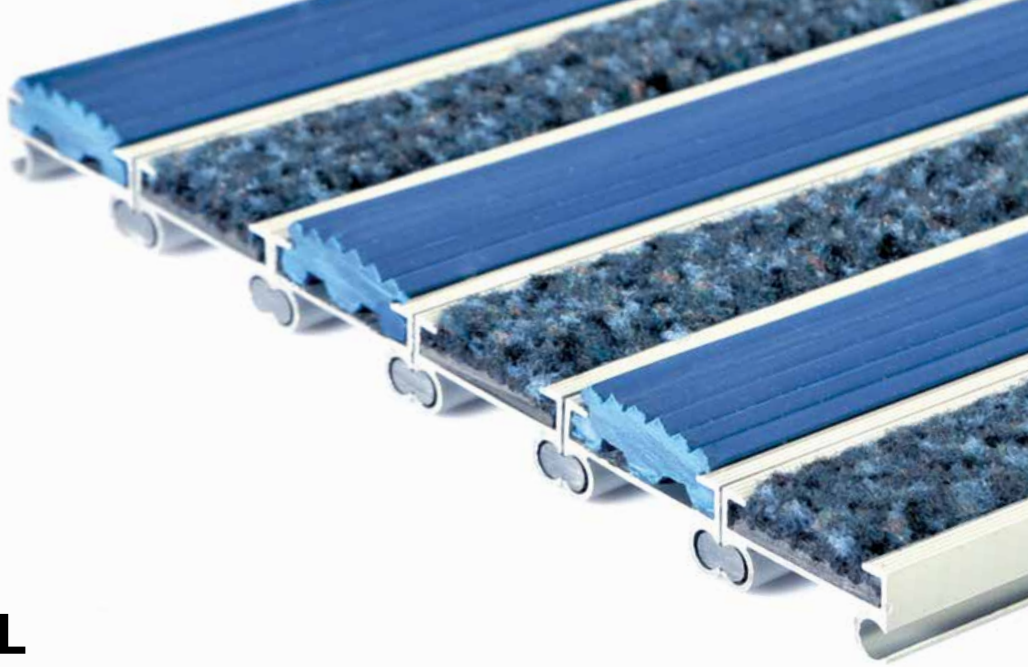

ZONE

HEIGHT (mm)

STILMAT MOGUL

Rubber/Carpet - closed

Code: MCRC

Mogul is economical aludoormat , which will fulfill your expectations for any entrance with low visitor frequency. The alternative system with closed design. It is a modern aluminum doormat, with 16 mm height, profiled rubber inserts and high quality dust control carpet. Ideal for medium pit depth for picking up coarse dirt, fine dirt and moisture. Suitable for internal use, for entrances with normal visitor frequency. Imagine your impressive entrance with MOGUL STILMAT doormat.

Ideal for: Coarse dirt, fine dirt and moisture

The weather-proof solution

Roll-over and drive-over capability: Wheelchairs, Prams, Hand and Light shopping trolleys

Aluminum coating: Fully anodized

Logo options: Logo engraving

STILMAT MOGUL

Rubber/Carpet - closed

Code: MCRC

Model	MOGUL (Rubber & Carpet)
Tread surface (inlay):	Profiled rubber inserts and high quality dust control carpet, durable and luxurious character. Made from 100% Polyamide. Weather-proof
Ideal for	Coarse dirt, fine dirt and moisture
Colors:	Black, Grey, Brown...
Version	Closed system
Code	MCRC
Approx. height (mm)	16
Entrance position	Covered outdoor areas, gateways, passages
Zones: I – II - III	Zone: II
Load	Normal
Footfall	Daily footfall up to 1000
Roll-over and drive-over capability:	Wheelchairs, Prams, Hand and Light shopping trolleys
Support chassis	Made from rigid aluminum
Aluminum material thickness (mm)	1.0
Connection	Strong PVC connection strip, the entire width
Standard profile clearance approx. (mm)	0 mm closed system
Slip resistance	Rubber R12 wet, R13 dry - Carpet DS
Max width/profile length for each individual section (mm):	6000
Max depth/walking depth for individual units (mm):	Any
Mat divisions as per factory standards or customer specifications	Recommended maximum mat weight of 45 kg
Depth for individual units (mm):	Cca 16
Stationary load kg/100cm ²	1500
Weight (kg/m ²)	Cca 17
Logo options	Logo engraving
Contact	STILMAT