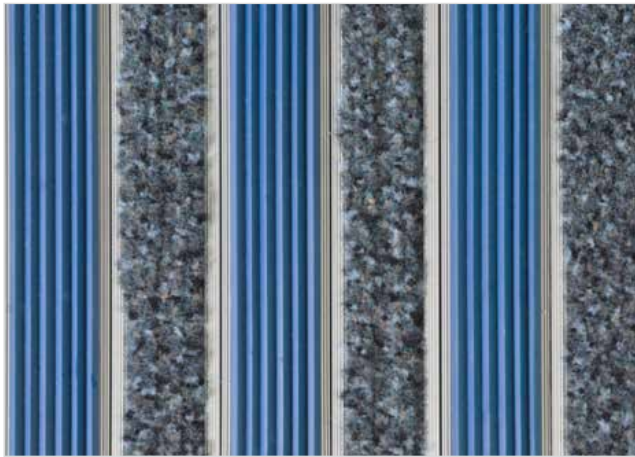

ZONE

HEIGHT (mm)

STILMAT MOGUL

Rubber/Carpet - closed

Code: MCRC

Mogul is economical aludoormat , which will fulfill your expectations for any entrance with low visitor frequency. The alternative system with closed design. It is a modern aluminum doormat, with 16 mm height, profiled rubber inserts and high quality dust control carpet. Ideal for medium pit depth for picking up coarse dirt, fine dirt and moisture. Suitable for internal use, for entrances with normal visitor frequency. Imagine your impressive entrance with MOGUL STILMAT doormat.

Ideal for: Coarse dirt, fine dirt and moisture

The weather-proof solution

Roll-over and drive-over capability: Wheelchairs, Prams, Hand and Light shopping trolleys

Aluminum coating: Fully anodized

Logo options: Logo engraving

STILMAT MOGUL

Rubber/Carpet - closed

Code: MCRC

Model	MOGUL (Rubber & Carpet)
Tread surface (inlay):	Profiled rubber inserts and high quality dust control carpet, durable and luxurious character. Made from 100% Polyamide. Weather-proof
Ideal for	Coarse dirt, fine dirt and moisture
Colors:	Black, Grey, Brown...
Version	Closed system
Code	MCRC
Approx. height (mm)	16
Entrance position	Covered outdoor areas, gateways, passages
Zones: I – II - III	Zone: II
Load	Normal
Footfall	Daily footfall up to 1000
Roll-over and drive-over capability:	Wheelchairs, Prams, Hand and Light shopping trolleys
Support chassis	Made from rigid aluminum
Aluminum material thickness (mm)	1.0
Connection	Strong PVC connection strip, the entire width
Standard profile clearance approx. (mm)	0 mm closed system
Slip resistance	Rubber R12 wet, R13 dry - Carpet DS
Max width/profile length for each individual section (mm):	6000
Max depth/walking depth for individual units (mm):	Any
Mat divisions as per factory standards or customer specifications	Recommended maximum mat weight of 45 kg
Depth for individual units (mm):	Cca 16
Stationary load kg/100cm ²	1500
Weight (kg/m ²)	Cca 17
Logo options	Logo engraving
Contact	STILMAT