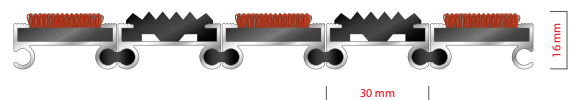

ZONE

HEIGHT (mm)

STILMAT MOGUL

Rubber/Carpet - closed

Code: MCRC

Mogul is economical aludoormat , which will fulfill your expectations for any entrance with low visitor frequency. The alternative system with closed design. It is a modern aluminum doormat, with 16 mm height, profiled rubber inserts and high quality dust control carpet. Ideal for medium pit depth for picking up coarse dirt, fine dirt and moisture. Suitable for internal use, for entrances with normal visitor frequency. Imagine your impressive entrance with MOGUL STILMAT doormat.

STILMAT MOGUL

Rubber/Carpet - closed

Code: MCRC

Model	MOGUL (Rubber & Carpet)
Tread surface (inlay):	Profiled rubber inserts and high quality dust control carpet, durable and luxurious character. Made from 100% Polyamide. Weather-proof
Ideal for	Coarse dirt, fine dirt and moisture
Colors:	Black, Grey, Brown...
Version	Closed system
Code	MCRC
Approx. height (mm)	16
Entrance position	Covered outdoor areas, gateways, passages
Zones: I – II - III	Zone: II
Load	Normal
Footfall	Daily footfall up to 1000
Roll-over and drive-over capability:	Wheelchairs, Prams, Hand and Light shopping trolleys
Support chassis	Made from rigid aluminum
Aluminum material thickness (mm)	1.0
Connection	Strong PVC connection strip, the entire width
Standard profile clearance approx. (mm)	0 mm closed system
Slip resistance	Rubber R12 wet, R13 dry - Carpet DS
Max width/profile length for each individual section (mm):	6000
Max depth/walking depth for individual units (mm):	Any
Mat divisions as per factory standards or customer specifications	Recommended maximum mat weight of 45 kg
Depth for individual units (mm):	Cca 16
Stationary load kg/100cm ²	1500
Weight (kg/m ²)	Cca 17
Logo options	Logo engraving
Contact	STILMAT