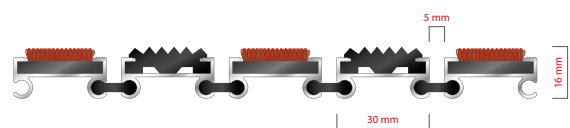

ZONE

HEIGHT (mm)

STILMAT MOGUL

Rubber/Carpet - open

Code: MORC

Mogul is economical aludoormat , which will fulfill your expectations for any entrance with low visitor frequency. It is a modern design aluminum doormat, with 16 mm height, profiled rubber inserts and high quality dust control carpet. Ideal for medium pit depth for picking up coarse dirt, fine dirt and moisture. Suitable for internal use, for entrances with normal visitor frequency. Imagine your impressive entrance with MOGUL STILMAT doormat.

STILMAT MOGUL

Rubber/Carpet - open

Code: MORC

Model	MOGUL (Rubber & Carpet)
Tread surface (inlay):	Profiled rubber inserts and high quality dust control carpet, durable and luxurious character. Made from 100% Polyamide. Weather-proof
Ideal for	Coarse dirt, fine dirt and moisture
Colors:	Black, Grey, Brown...
Version	Open system
Code	MORC
Approx. height (mm)	16
Entrance position	Covered outdoor areas, gateways, passages
Zones: I – II - III	Zone: II
Load	Normal
Footfall	Daily footfall up to 1000
Roll-over and drive-over capability:	Wheelchairs, Prams, Hand and Light shopping trolleys
Support chassis	Made from rigid aluminum, no under rubber
Aluminum material thickness (mm)	1.0
Connection	Strong and flexible PVC connection strip, the entire width
Standard profile clearance approx. (mm)	5 mm (optional 3mm for automatic/revolving doors)
Slip resistance	Rubber R12 wet, R13 dry - Carpet DS
Max width/profile length for each individual section (mm):	6000
Max depth/walking depth for individual units (mm):	Any
Mat divisions as per factory standards or customer specifications	Recommended maximum mat weight of 45 kg
Depth for individual units (mm):	Cca 16
Stationary load kg/100cm ²	1500
Weight (kg/m ²)	Cca 15
Logo options	Logo engraving
Contact	STILMAT