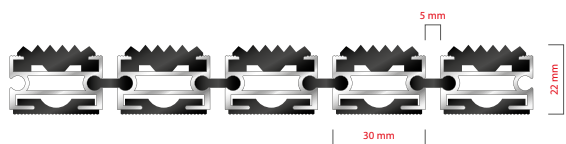

The PRESIDENT of all aluminum doormats. Basic model from which everything starts. Proven design, rigid profiles. Imagine your impressive entrance with PRESIDENT STILMAT doormat. Suitable for outdoor use and for heavy frequency of passengers. This model is with profiled rubber inserts, ideal for picking up coarse dirt. Anodized aluminum doormat model with 22mm height. The weather-proof solution among the robust solution. Flexible roll-up, extremely hard-wearing entrance mats produced to fit width and walking depth specifications perfectly.

Ideal for: Coarse dirt

The weather-proof solution

Roll-over and drive-over capability: Wheelchairs, Prams, Hand and Light shopping trolleys

Aluminum coating: Fully anodized

Logo options: Logo engraving