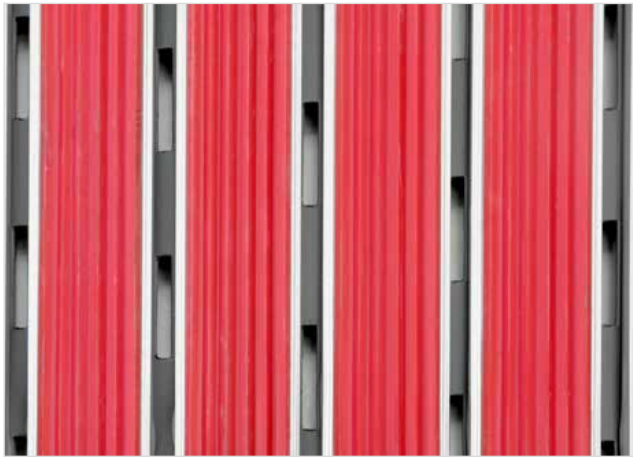

ZONE

HEIGHT (mm)

STILMAT PRESIDENT

Rubber - open

Code: SOR

The PRESIDENT of all aluminum doormats. Basic model from which everything starts. Proven design, rigid profiles. Imagine your impressive entrance with PRESIDENT STILMAT doormat. Suitable for outdoor use and for heavy frequency of passengers. This model is with profiled rubber inserts, ideal for picking up coarse dirt. Anodized aluminum doormat model with 22mm height. The weather-proof solution among the robust solution. Flexible roll-up, extremely hard-wearing entrance mats produced to fit width and walking depth specifications perfectly.

Rubber - open

Code: SOR

Model	PRESIDENT (Rubber)
Tread surface (inlay):	Profiled rubber inserts. Weather-proof
Ideal for	Coarse dirt
Colors:	Black, Grey, Brown...
Version	Open system
Code	SOR
Approx. height (mm)	22
Entrance position	Outdoors
Zones: I – II – III	Zone: I
Load	Heavy
Footfall	Daily footfall of 2000 and up
Roll-over and drive-over capability:	Wheelchairs, Prams, Hand and Light shopping trolleys
Support chassis	Made from rigid anodized aluminum with rubber sound insulation underlay
Aluminum coating:	Fully anodized, to increase resistance to corrosion and wear. More aesthetically pleasing finish and harder surface than pure aluminum.
Aluminum material thickness (mm)	1.2
Connection	Strong and flexible PVC connection strip, the entire width
Standard profile clearance approx. (mm)	5 mm (or 3mm for automatic/revolving doors)
Slip resistance	R12 wet, R13 dry
Max width/profile length for each individual section (mm):	6000
Max depth/walking depth for individual units (mm):	Any
Mat divisions as per factory standards or customer specifications	Recommended maximum mat weight of 45 kg
Depth for individual units (mm):	Cca 22
Stationary load kg/100cm ²	2200
Weight (kg/m ²)	Cca 20
Logo options	Logo engraving, rubber logo, LED logo
Contact	STILMAT