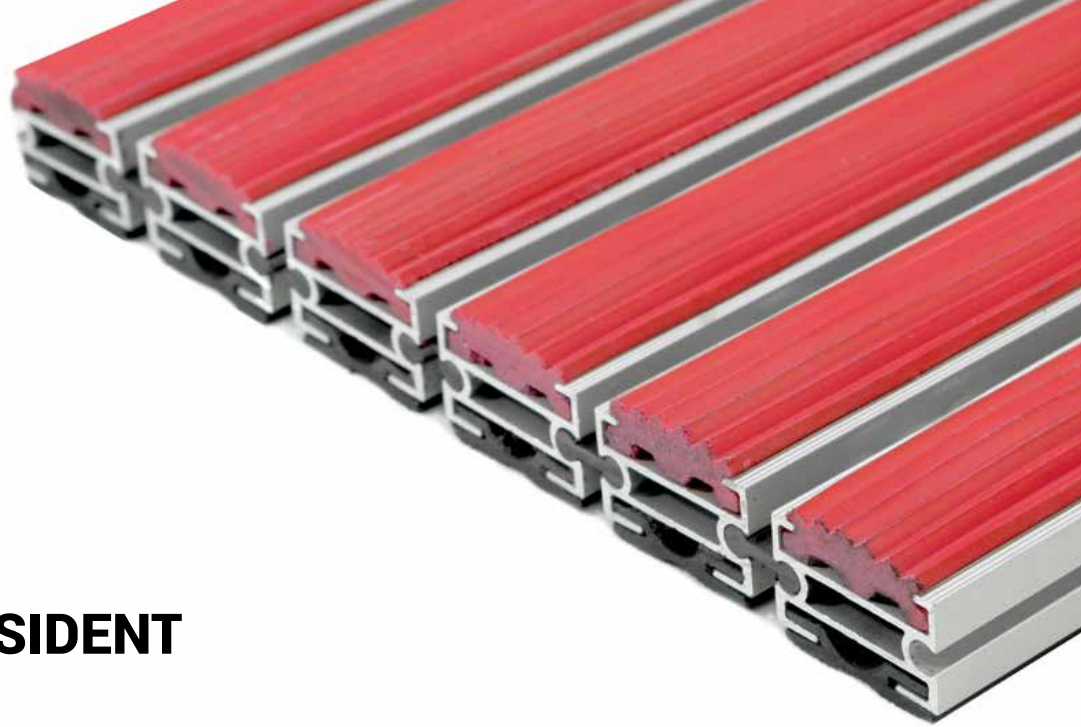

ZONE

HEIGHT (mm)

STILMAT PRESIDENT

Rubber - open

Code: SOR

The PRESIDENT of all aluminum doormats. Basic model from which everything starts. Proven design, rigid profiles. Imagine your impressive entrance with PRESIDENT STILMAT doormat. Suitable for outdoor use and for heavy frequency of passengers. This model is with profiled rubber inserts, ideal for picking up coarse dirt. Anodized aluminum doormat model with 22mm height. The weather-proof solution among the robust solution. Flexible roll-up, extremely hard-wearing entrance mats produced to fit width and walking depth specifications perfectly.

Rubber - open

Code: SOR

Model	PRESIDENT (Rubber)
Tread surface (inlay):	Profiled rubber inserts. Weather-proof
Ideal for	Coarse dirt
Colors:	Black, Grey, Brown...
Version	Open system
Code	SOR
Approx. height (mm)	22
Entrance position	Outdoors
Zones: I – II – III	Zone: I
Load	Heavy
Footfall	Daily footfall of 2000 and up
Roll-over and drive-over capability:	Wheelchairs, Prams, Hand and Light shopping trolleys
Support chassis	Made from rigid anodized aluminum with rubber sound insulation underlay
Aluminum coating:	Fully anodized, to increase resistance to corrosion and wear. More aesthetically pleasing finish and harder surface than pure aluminum.
Aluminum material thickness (mm)	1.2
Connection	Strong and flexible PVC connection strip, the entire width
Standard profile clearance approx. (mm)	5 mm (or 3mm for automatic/revolving doors)
Slip resistance	R12 wet, R13 dry
Max width/profile length for each individual section (mm):	6000
Max depth/walking depth for individual units (mm):	Any
Mat divisions as per factory standards or customer specifications	Recommended maximum mat weight of 45 kg
Depth for individual units (mm):	Cca 22
Stationary load kg/100cm ²	2200
Weight (kg/m ²)	Cca 20
Logo options	Logo engraving, rubber logo, LED logo
Contact	STILMAT