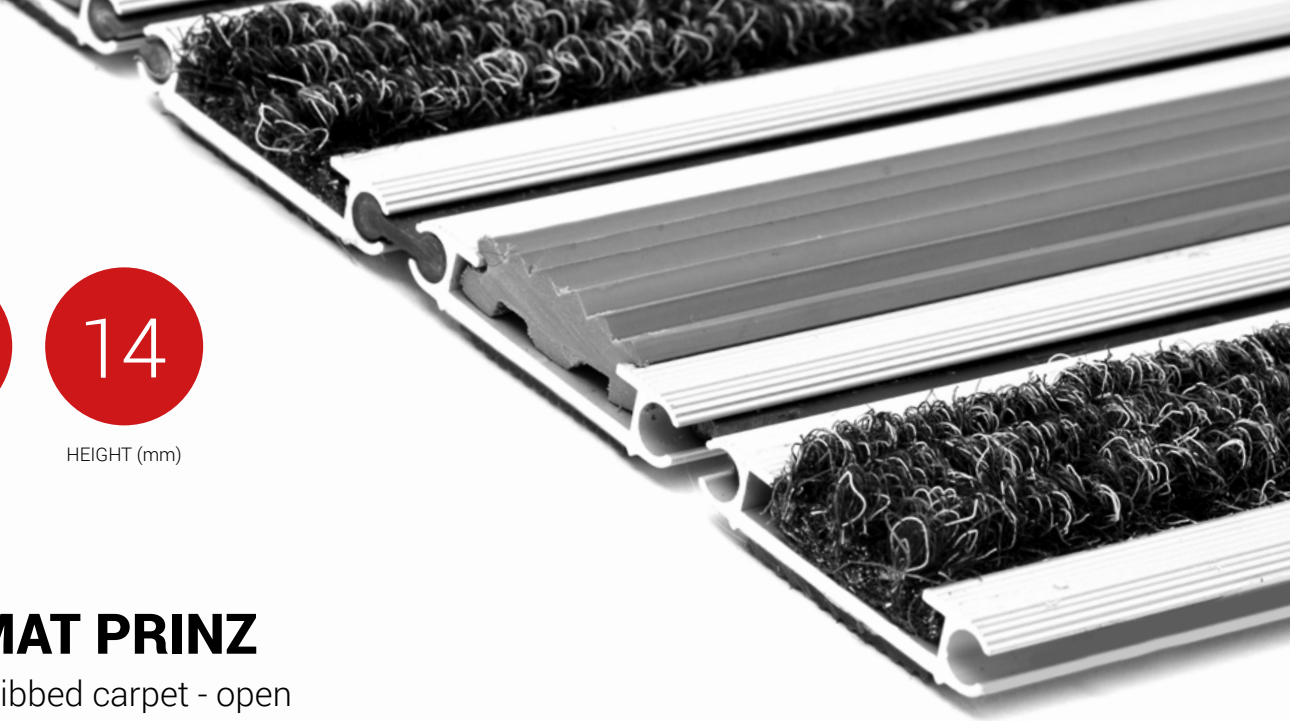

ZONE

HEIGHT (mm)

STILMAT PRINZ

Rubber/Ribbed carpet - open

Code: JORL

PRINZ is famous and the lowest model of STILMAT alu doormats. Ideal for small pit depth for picking up coarse dirt, fine dirt and moisture. Anodized aluminum doormat model which is only 14mm high, with profiled rubber inserts and high quality ribbed carpet. The weather-proof solution for entrances with normal to heavy visitor frequency. Imagine your impressive entrance with PRINZ STILMAT doormat. Suitable for internal use. Flexible and roll-up, entrance mats produced to fit width and walking depth specifications perfectly. Suitable for wheeled traffic. Any geometric shape is available on demand.