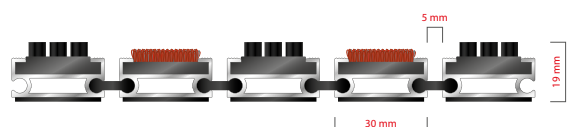

ZONE

HEIGHT (mm)

STILMAT ROYAL

Lux Brush/Carpet - open

Code: ROBC

ROYAL is our popular model with noble style. Closely related to some higher models. Imagine your impressive entrance with ROYAL STILMAT doormat. Suitable for internal use and for normal or heavy frequency of passengers. This model is ideal for picking up coarse, fine dirt and moisture. The thorough brushes for an extra cleaning effect and high quality dust control carpet. Anodized aluminum doormat model with 19 mm height. The weather-proof solution among the robust solution.

STILMAT ROYAL

Lux Brush/Carpet - open

Code: ROBC

Model	ROYAL (Brush & Carpet)
Tread surface (inlay):	Lux brushes recessed, robust and high quality dust control carpet, durable and luxurious character. Made from 100% Polyamide. Weather-proof
Ideal for	Coarse dirt, fine dirt and moisture
Colors:	Black, Grey, Brown...
Version	Open system
Code	ROBC
Approx. height (mm)	19
Entrance position	Covered outdoor areas, gateways, passages
Zones: I –II - III	Zone: II
Load	Heavy
Footfall	Daily footfall up to 1500
Roll-over and drive-over capability:	Wheelchairs, Prams, Hand and Light shopping trolleys
Support chassis	Made from rigid anodized aluminum with rubber sound insulation underlay
Aluminum coating:	Fully anodized, to increase resistance to corrosion and wear. More aesthetically pleasing finish and harder surface than pure aluminum.
Aluminum material thickness (mm)	1.2
Connection	Strong and flexible PVC connection strip, the entire width
Standard profile clearance approx. (mm)	5 mm (or 3mm for automatic/revolving doors)
Slip resistance	Brush R13 - Carpet DS
Max width/profile length for each individual section (mm):	6000
Max depth/walking depth for individual units (mm):	Any
Mat divisions as per factory standards or customer specifications	Recommended maximum mat weight of 45 kg
Depth for individual units (mm):	Cca 19
Stationary load kg/100cm ²	2200
Weight (kg/m ²)	Cca 16
Logo options	Logo engraving
Contact	STILMAT