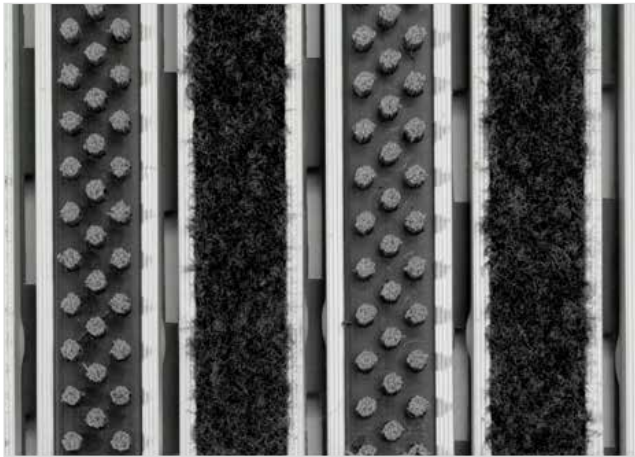

ZONE

HEIGHT (mm)

STILMAT ROYAL

Lux Brush/Carpet - open

Code: ROBC

ROYAL is our popular model with noble style. Closely related to some higher models. Imagine your impressive entrance with ROYAL STILMAT doormat. Suitable for internal use and for normal or heavy frequency of passengers. This model is ideal for picking up coarse, fine dirt and moisture. The thorough brushes for an extra cleaning effect and high quality dust control carpet. Anodized aluminum doormat model with 19 mm height. The weather-proof solution among the robust solution.

STILMAT ROYAL

Lux Brush/Carpet - open

Code: ROBC

Model	ROYAL (Brush & Carpet)
Tread surface (inlay):	Lux brushes recessed, robust and high quality dust control carpet, durable and luxurious character. Made from 100% Polyamide. Weather-proof
Ideal for	Coarse dirt, fine dirt and moisture
Colors:	Black, Grey, Brown...
Version	Open system
Code	ROBC
Approx. height (mm)	19
Entrance position	Covered outdoor areas, gateways, passages
Zones: I –II - III	Zone: II
Load	Heavy
Footfall	Daily footfall up to 1500
Roll-over and drive-over capability:	Wheelchairs, Prams, Hand and Light shopping trolleys
Support chassis	Made from rigid anodized aluminum with rubber sound insulation underlay
Aluminum coating:	Fully anodized, to increase resistance to corrosion and wear. More aesthetically pleasing finish and harder surface than pure aluminum.
Aluminum material thickness (mm)	1.2
Connection	Strong and flexible PVC connection strip, the entire width
Standard profile clearance approx. (mm)	5 mm (or 3mm for automatic/revolving doors)
Slip resistance	Brush R13 - Carpet DS
Max width/profile length for each individual section (mm):	6000
Max depth/walking depth for individual units (mm):	Any
Mat divisions as per factory standards or customer specifications	Recommended maximum mat weight of 45 kg
Depth for individual units (mm):	Cca 19
Stationary load kg/100cm ²	2200
Weight (kg/m ²)	Cca 16
Logo options	Logo engraving
Contact	STILMAT