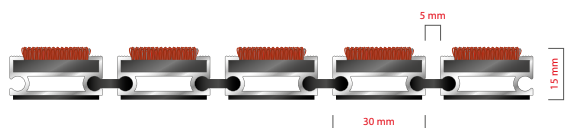

ZONE

HEIGHT (mm)

STILMAT ROYAL

Carpet - open

Code: ROB

ROYAL is our popular model with noble style. Closely related to some higher models. Imagine your impressive entrance with ROYAL STILMAT doormat. Suitable for internal use and for normal or heavy frequency of passengers. This model is with high quality dust control carpet ideal for picking up fine dirt and moisture. Anodized aluminum doormat model with 15mm height. The weather-proof solution among the robust solution. Flexible roll-up, extremely hard-wearing entrance mats produced to fit width and walking depth specifications perfectly.

STILMAT ROYAL

Carpet - open

Code: ROB

Model	ROYAL (Carpet)
Tread surface (inlay):	High quality dust control carpet, durable and luxurious character. Made from 100% Polyamide. Weather-proof
Ideal for	Fine dirt and moisture
Colors:	Black, Grey, Brown...
Version	Open system
Code	ROC
Approx. height (mm)	15
Entrance position	Indoors
Zones: I – II - III	Zone: III
Load	Normal/Heavy
Footfall	Daily footfall up to 1500
Roll-over and drive-over capability:	Wheelchairs, Prams, Hand and Light shopping trolleys
Support chassis	Made from rigid anodized aluminum with rubber sound insulation underlay
Aluminum coating:	Fully anodized, to increase resistance to corrosion and wear. More aesthetically pleasing finish and harder surface than pure aluminum.
Aluminum material thickness (mm)	1.2
Connection	Strong and flexible PVC connection strip, the entire width
Standard profile clearance approx. (mm)	5 mm (or 3mm for automatic/revolving doors)
Slip resistance	DS
Max width/profile length for each individual section (mm):	6000
Max depth/walking depth for individual units (mm):	Any
Mat divisions as per factory standards or customer specifications	Recommended maximum mat weight of 45 kg
Depth for individual units (mm):	Cca 15
Stationary load kg/100cm ²	2200
Weight (kg/m ²)	Cca 16
Logo options	Logo engraving
Contact	STILMAT