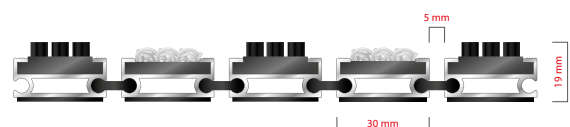

STILMAT ROYAL

Lux Brush/Ribbed carpet - open

Code: ROBL

Model	ROYAL (Brush & Ribbed carpet)
Tread surface (inlay):	Lux brushes recessed, robust and High quality ribbed carpet for Public buildings (A+EFL) , durable and luxurious character. Made from 100% Polyamide with gel backing. Weather-proof
Ideal for	Coarse dirt, fine dirt and moisture
Colors:	Black, Grey, Brown...
Version	Open system
Code	ROBL
Approx. height (mm)	19
Entrance position	Covered outdoor areas, gateways, passages
Zones: I –II - III	Zone: II
Load	Heavy
Footfall	Daily footfall up to 1500
Roll-over and drive-over capability:	Wheelchairs, Prams, Hand and Light shopping trolleys
Support chassis	Made from rigid anodized aluminum with rubber sound insulation underlay
Aluminum coating:	Fully anodized, to increase resistance to corrosion and wear. More aesthetically pleasing finish and harder surface than pure aluminum.
Aluminum material thickness (mm)	1.2
Connection	Strong and flexible PVC connection strip, the entire width
Standard profile clearance approx. (mm)	5 mm (or 3mm for automatic/revolving doors)
Slip resistance	Brush R13 - Ribbed carpet DS
Max width/profile length for each individual section (mm):	6000
Max depth/walking depth for individual units (mm):	Any
Mat divisions as per factory standards or customer specifications	Recommended maximum mat weight of 45 kg
Depth for individual units (mm):	Cca 19
Stationary load kg/100cm ²	2200
Weight (kg/m ²)	Cca 16
Logo options	Logo engraving
Contact	STILMAT