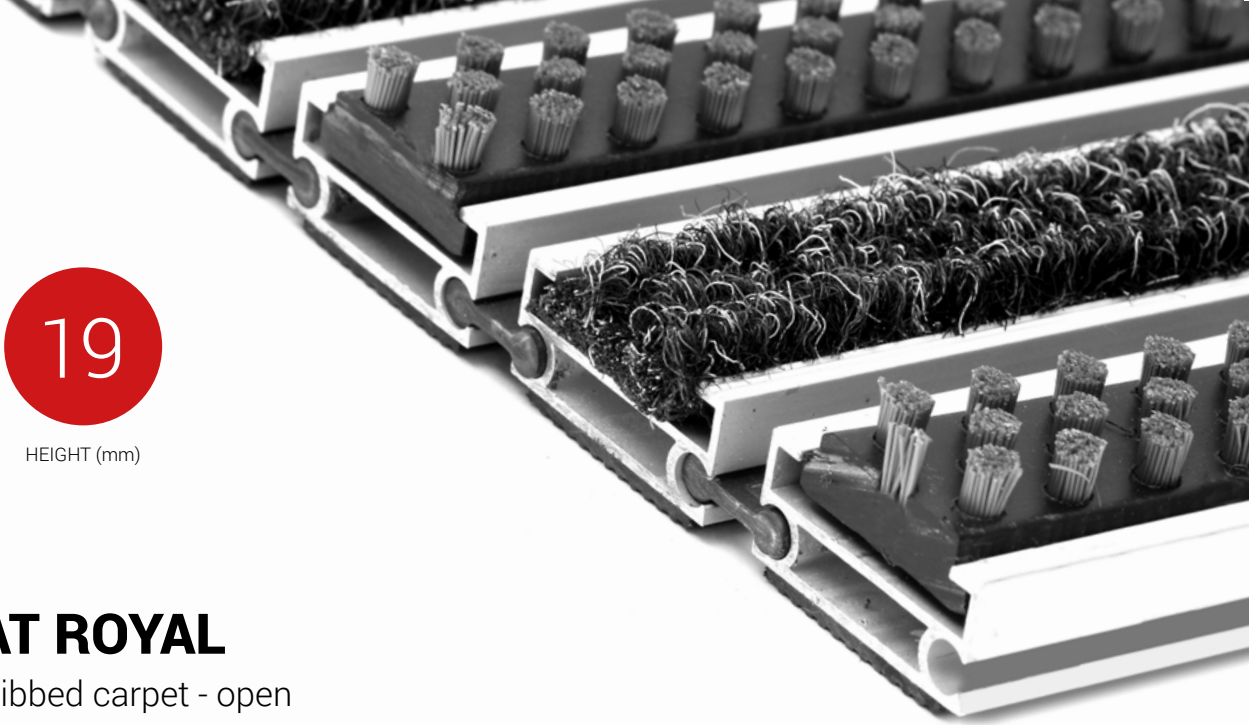

ZONE

HEIGHT (mm)

STILMAT ROYAL

Lux Brush/Ribbed carpet - open

Code: ROBL

ROYAL is our popular model with noble style. Closely related to some higher models. Imagine your impressive entrance with ROYAL STILMAT doormat. Suitable for internal use and for normal or heavy frequency of passengers. This model is ideal for picking up coarse, fine dirt and moisture. The thorough brushes for an extra cleaning effect and high quality ribbed carpet. Anodized aluminum doormat model with 19 mm height. The weather-proof solution among the robust solution. Flexible roll-up, extremely hard-wearing entrance mats produced to fit width and walking depth specifications perfectly.