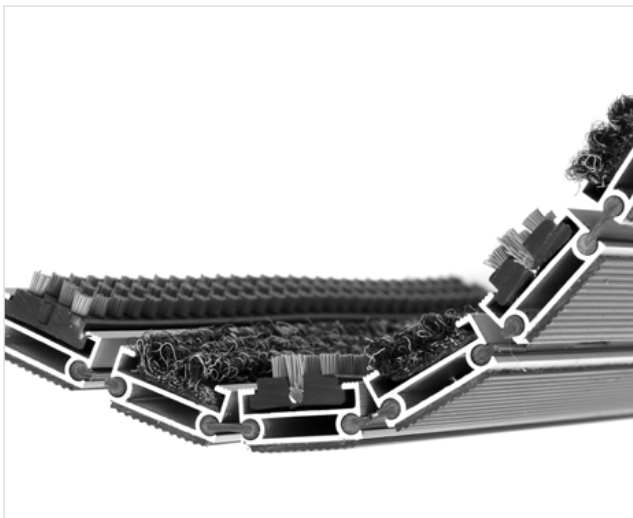

ZONE

HEIGHT (mm)

STILMAT ROYAL

Lux Brush/Ribbed carpet - open

Code: ROBL

ROYAL is our popular model with noble style. Closely related to some higher models. Imagine your impressive entrance with ROYAL STILMAT doormat. Suitable for internal use and for normal or heavy frequency of passengers. This model is ideal for picking up coarse, fine dirt and moisture. The thorough brushes for an extra cleaning effect and high quality ribbed carpet. Anodized aluminum doormat model with 19 mm height. The weather-proof solution among the robust solution. Flexible roll-up, extremely hard-wearing entrance mats produced to fit width and walking depth specifications perfectly.