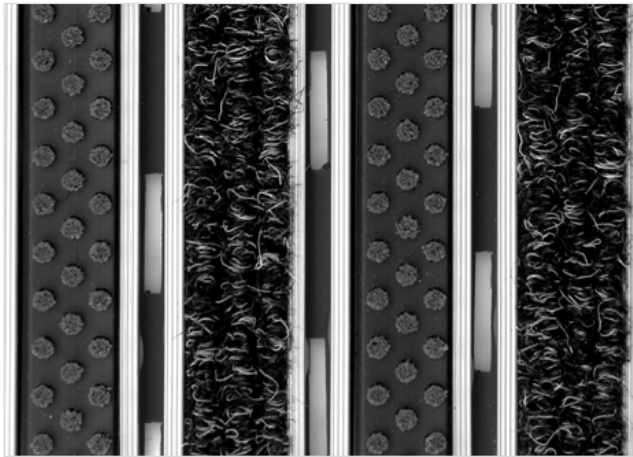

ZONE

HEIGHT (mm)

STILMAT ROYAL

Lux Brush/Ribbed carpet - open

Code: ROBL

ROYAL is our popular model with noble style. Closely related to some higher models. Imagine your impressive entrance with ROYAL STILMAT doormat. Suitable for internal use and for normal or heavy frequency of passengers. This model is ideal for picking up coarse, fine dirt and moisture. The thorough brushes for an extra cleaning effect and high quality ribbed carpet. Anodized aluminum doormat model with 19 mm height. The weather-proof solution among the robust solution. Flexible roll-up, extremely hard-wearing entrance mats produced to fit width and walking depth specifications perfectly.

Ideal for: Coarse dirt, fine dirt and moisture

The weather-proof solution

Roll-over and drive-over capability: Wheelchairs, Prams, Hand and Light shopping trolleys

Aluminum coating: Fully anodized

Logo options: Logo engraving