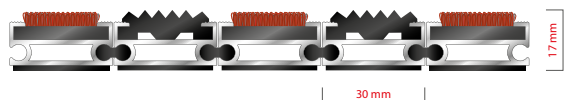

ZONE

HEIGHT (mm)

STILMAT ROYAL

Rubber/Carpet - closed

Code: RCRC

ROYAL is our popular model with noble style. Closely related to some higher models. The alternative system with closed design. Imagine your impressive entrance with ROYAL STILMAT doormat. Suitable for internal use and for normal or heavy frequency of passengers. Ideal for middle pit depth for picking up coarse dirt, fine dirt and moisture. Anodized aluminum doormat model which is 17mm high, with profiled rubber inserts and high quality dust control carpet. The weather-proof solution among the robust solution.

STILMAT ROYAL

Rubber/Carpet - closed

Code: RCRC

Model	ROYAL (Rubber & Carpet)
Tread surface (inlay):	Profiled rubber inserts and high quality dust control carpet, durable and luxurious character. Made from 100% Polyamide. Weather-proof
Ideal for	Coarse dirt, fine dirt and moisture
Colors:	Black, Grey, Brown...
Version	Closed system
Code	RCRC
Approx. height (mm)	17
Entrance position	Covered outdoor areas, gateways, passages
Zones: I – II - III	Zone: II
Load	Normal/Heavy
Footfall	Daily footfall up to 1500
Roll-over and drive-over capability:	Wheelchairs, Prams, Hand and Light shopping trolleys
Support chassis	Made from rigid anodized aluminum with rubber sound insulation underlay
Aluminum coating:	Fully anodized, to increase resistance to corrosion and wear. More aesthetically pleasing finish and harder surface than pure aluminum.
Aluminum material thickness (mm)	1.2
Connection	Strong PVC connection strip, the entire width
Standard profile clearance approx. (mm)	0 mm closed system
Slip resistance	Rubber R12 wet, R13 dry - Carpet DS
Max width/profile length for each individual section (mm):	6000
Max depth/walking depth for individual units (mm):	Any
Mat divisions as per factory standards or customer specifications	Recommended maximum mat weight of 45 kg
Depth for individual units (mm):	Cca 17
Stationary load kg/100cm ²	2200
Weight (kg/m ²)	Cca 20
Logo options	Logo engraving
Contact	STILMAT