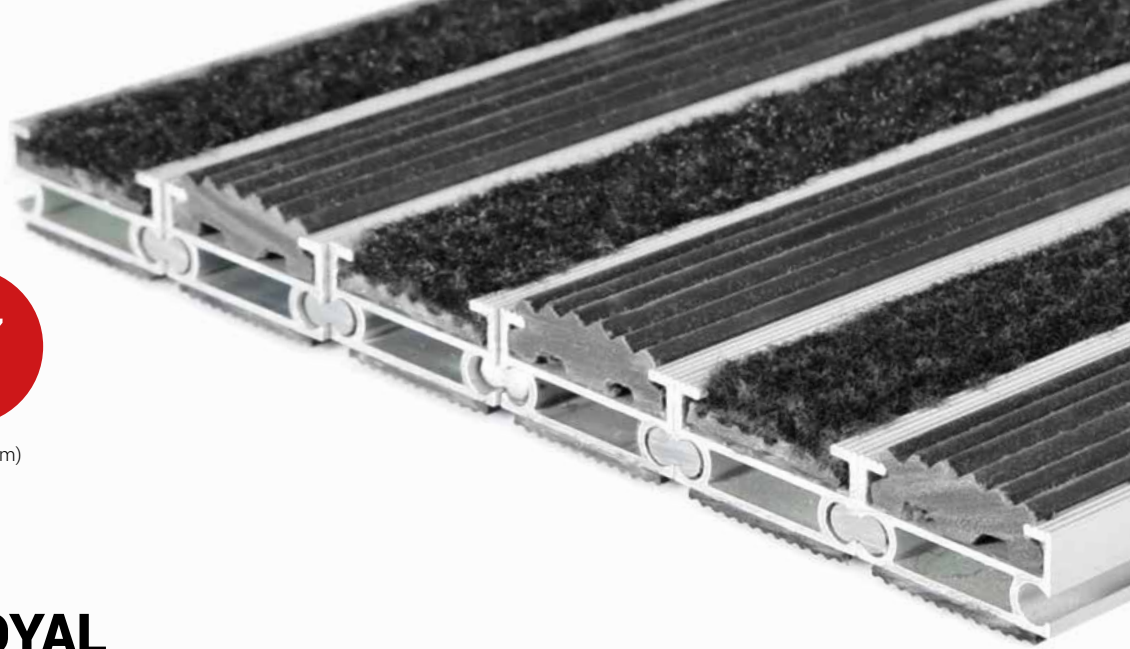

ZONE

HEIGHT (mm)

STILMAT ROYAL

Rubber/Carpet - closed

Code: RCRC

ROYAL is our popular model with noble style. Closely related to some higher models. The alternative system with closed design. Imagine your impressive entrance with ROYAL STILMAT doormat. Suitable for internal use and for normal or heavy frequency of passengers. Ideal for middle pit depth for picking up coarse dirt, fine dirt and moisture. Anodized aluminum doormat model which is 17mm high, with profiled rubber inserts and high quality dust control carpet. The weather-proof solution among the robust solution.

STILMAT ROYAL

Rubber/Carpet - closed

Code: RCRC

Model	ROYAL (Rubber & Carpet)
Tread surface (inlay):	Profiled rubber inserts and high quality dust control carpet, durable and luxurious character. Made from 100% Polyamide. Weather-proof
Ideal for	Coarse dirt, fine dirt and moisture
Colors:	Black, Grey, Brown...
Version	Closed system
Code	RCRC
Approx. height (mm)	17
Entrance position	Covered outdoor areas, gateways, passages
Zones: I – II - III	Zone: II
Load	Normal/Heavy
Footfall	Daily footfall up to 1500
Roll-over and drive-over capability:	Wheelchairs, Prams, Hand and Light shopping trolleys
Support chassis	Made from rigid anodized aluminum with rubber sound insulation underlay
Aluminum coating:	Fully anodized, to increase resistance to corrosion and wear. More aesthetically pleasing finish and harder surface than pure aluminum.
Aluminum material thickness (mm)	1.2
Connection	Strong PVC connection strip, the entire width
Standard profile clearance approx. (mm)	0 mm closed system
Slip resistance	Rubber R12 wet, R13 dry - Carpet DS
Max width/profile length for each individual section (mm):	6000
Max depth/walking depth for individual units (mm):	Any
Mat divisions as per factory standards or customer specifications	Recommended maximum mat weight of 45 kg
Depth for individual units (mm):	Cca 17
Stationary load kg/100cm ²	2200
Weight (kg/m ²)	Cca 20
Logo options	Logo engraving
Contact	STILMAT