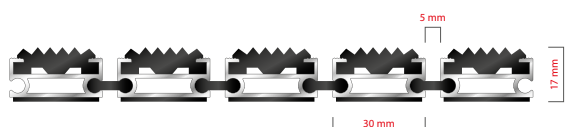

ZONE

HEIGHT (mm)

STILMAT ROYAL

Rubber - open

Code: ROR

ROYAL is our popular model with noble style. Closely related to some higher models. Imagine your impressive entrance with ROYAL STILMAT doormat. Suitable for outdoor use and for normal or heavy frequency of passengers. This model is ideal for picking up coarse dirt. Anodized aluminum doormat model with 17 mm height and profiled rubber inserts. The weather-proof solution among the robust solution. Flexible roll-up, extremely hard-wearing entrance mats produced to fit width and walking depth specifications perfectly.

STILMAT ROYAL

Rubber - open

Code: ROR

Model	ROYAL (Rubber)
Tread surface (inlay):	Profiled rubber inserts. Weather-proof
Ideal for	Coarse dirt
Colors:	Black, Grey, Brown...
Version	Open system
Code	ROR
Approx. height (mm)	17
Entrance position	Outdoor
Zones: I – II – III	Zone: I
Load	Heavy
Footfall	Daily footfall up to 1500
Roll-over and drive-over capability:	Wheelchairs, Prams, Hand and Light shopping trolleys
Support chassis	Made from rigid anodized aluminum with rubber sound insulation underlay
Aluminum coating:	Fully anodized, to increase resistance to corrosion and wear. More aesthetically pleasing finish and harder surface than pure aluminum.
Aluminum material thickness (mm)	1.2
Connection	Strong and flexible PVC connection strip, the entire width
Standard profile clearance approx. (mm)	5 mm (or 3mm for automatic/revolving doors)
Slip resistance	R12 wet, R13 dry
Max width/profile length for each individual section (mm):	6000
Max depth/walking depth for individual units (mm):	Any
Mat divisions as per factory standards or customer specifications	Recommended maximum mat weight of 45 kg
Depth for individual units (mm):	Cca 17
Stationary load kg/100cm ²	2200
Weight (kg/m ²)	Cca 16
Logo options	Logo engraving, rubber logo, LED logo
Contact	STILMAT