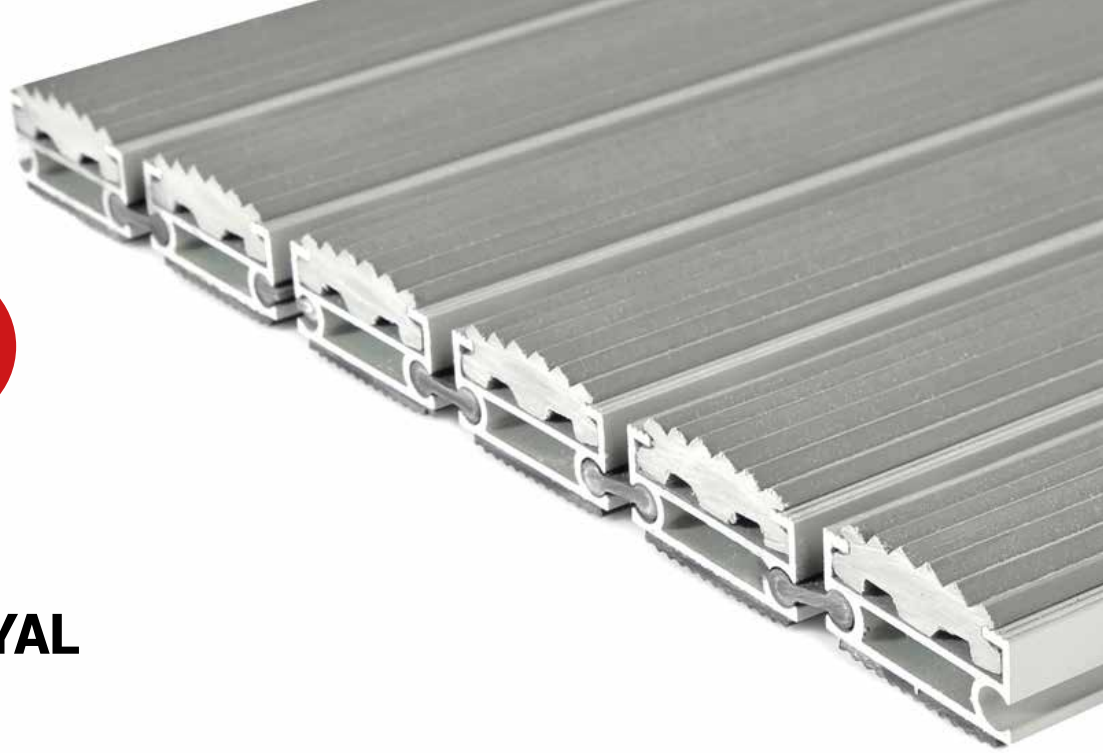

ZONE

HEIGHT (mm)

STILMAT ROYAL

Rubber - open

Code: ROR

ROYAL is our popular model with noble style. Closely related to some higher models. Imagine your impressive entrance with ROYAL STILMAT doormat. Suitable for outdoor use and for normal or heavy frequency of passengers. This model is ideal for picking up coarse dirt. Anodized aluminum doormat model with 17 mm height and profiled rubber inserts. The weather-proof solution among the robust solution. Flexible roll-up, extremely hard-wearing entrance mats produced to fit width and walking depth specifications perfectly.

STILMAT ROYAL

Rubber - open

Code: ROR

Model	ROYAL (Rubber)
Tread surface (inlay):	Profiled rubber inserts. Weather-proof
Ideal for	Coarse dirt
Colors:	Black, Grey, Brown...
Version	Open system
Code	ROR
Approx. height (mm)	17
Entrance position	Outdoor
Zones: I – II – III	Zone: I
Load	Heavy
Footfall	Daily footfall up to 1500
Roll-over and drive-over capability:	Wheelchairs, Prams, Hand and Light shopping trolleys
Support chassis	Made from rigid anodized aluminum with rubber sound insulation underlay
Aluminum coating:	Fully anodized, to increase resistance to corrosion and wear. More aesthetically pleasing finish and harder surface than pure aluminum.
Aluminum material thickness (mm)	1.2
Connection	Strong and flexible PVC connection strip, the entire width
Standard profile clearance approx. (mm)	5 mm (or 3mm for automatic/revolving doors)
Slip resistance	R12 wet, R13 dry
Max width/profile length for each individual section (mm):	6000
Max depth/walking depth for individual units (mm):	Any
Mat divisions as per factory standards or customer specifications	Recommended maximum mat weight of 45 kg
Depth for individual units (mm):	Cca 17
Stationary load kg/100cm ²	2200
Weight (kg/m ²)	Cca 16
Logo options	Logo engraving, rubber logo, LED logo
Contact	STILMAT